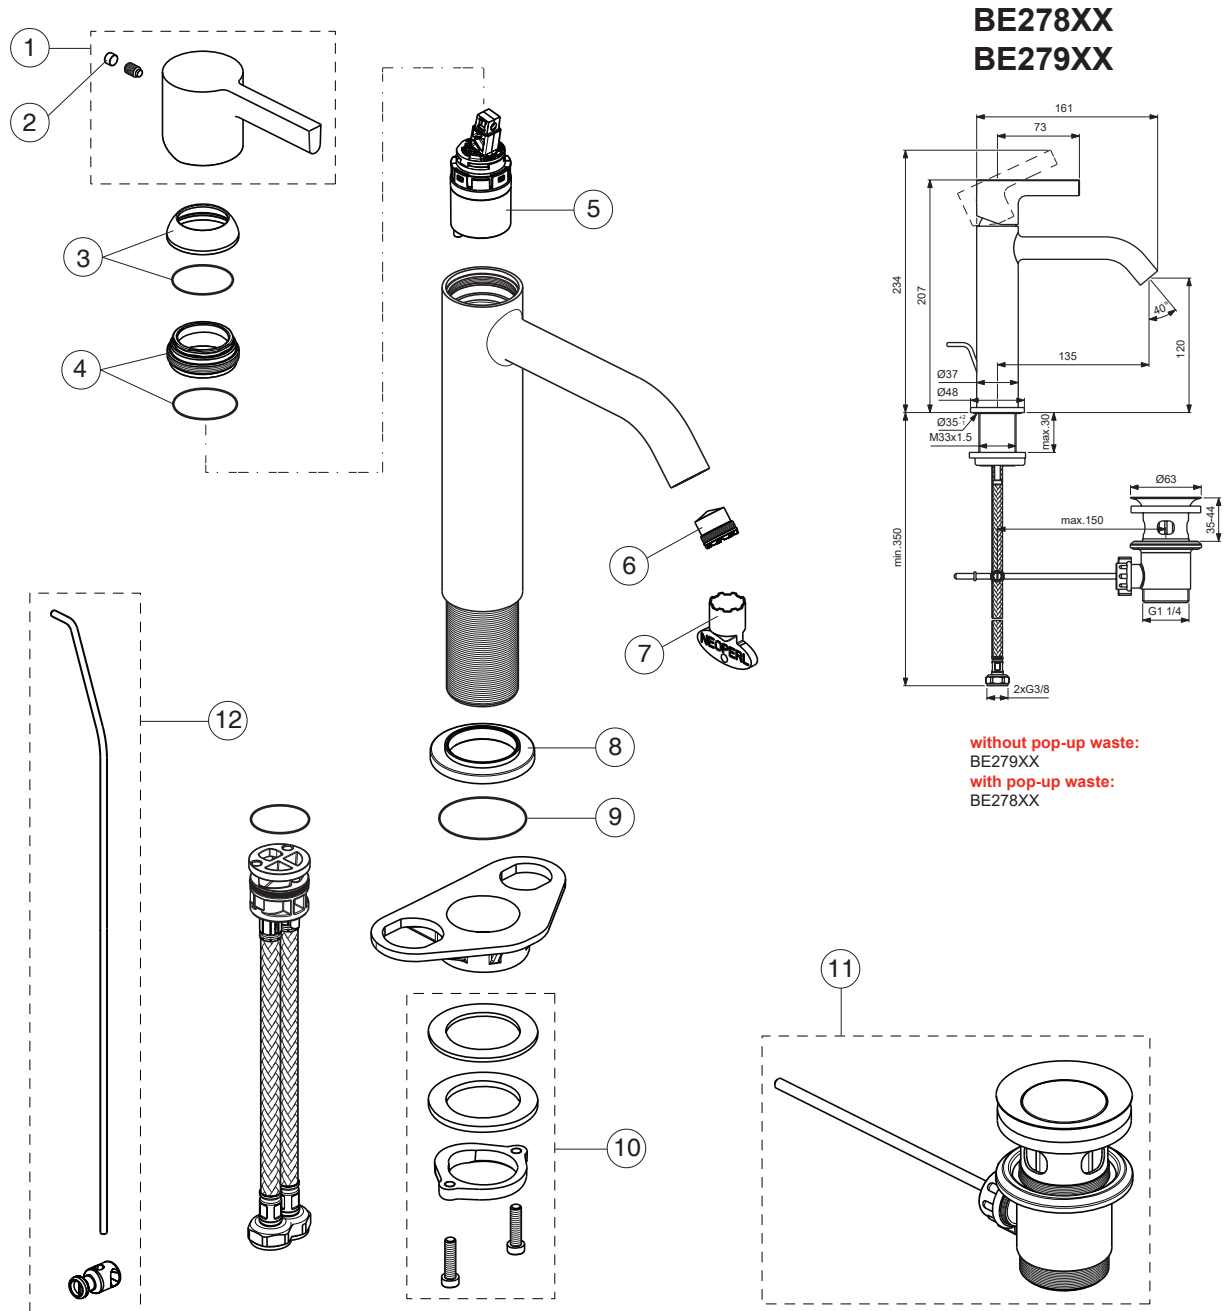

JOY

Ideal Standard

For XX=Coverage-Designate:

AA=chrome, GN=silver storm
A2=brushed gold, A5=magnetic grey, J6=brushed bronze

For Instance:

A861419AA for chrome

Pos.	Signify	Spare parts-Nr.	Quantity	Pos.	Signify	Spare parts-Nr.	Quantity
1	Handle-compl.	A861419XX	1 Set				
2	Rubber button	A963751NU	1 Pcs.				
3	Cover cap	A861420XX	1 Set				
4	Screw M33x1.5	B961916NU	1 Set				
5	Cartridge Ø28mm	A861397NU	1 Set				
6	Aer.cache M16.5x1-1G	B961901NU	1 Pcs.				
7	Key for stream regulator	A960196NU*	1 Pcs.				
8	Rosette decorative	B961917XX	1 Pcs.				
9	O-Ring Ø37.77x2.62	A962574NU	1 Pcs.				
10	Connecting group	B960255NU	1 Set				
11	Pop-up waste	A961230AA	1 Set				
		B961800XX					
12	Pull-up rod-compl.	B960900XX	1 Set				

*Universal set (not all parts needed)