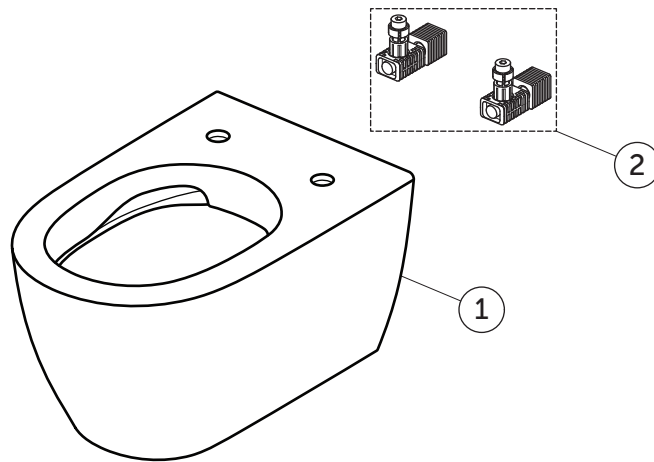

# SPARE PARTS

Wall Hung Bowl  
HF; VX

T568001

I.LIFE ○

| Item | Description                                | Spare Code |
|------|--|------------|
| 1    | IS I.LIFE O WHG BOWL HF VX                 |            |
| 2    | SP EASYFIX+ WHG BOWL TOP FIXATION FULL SET | TR16667    |