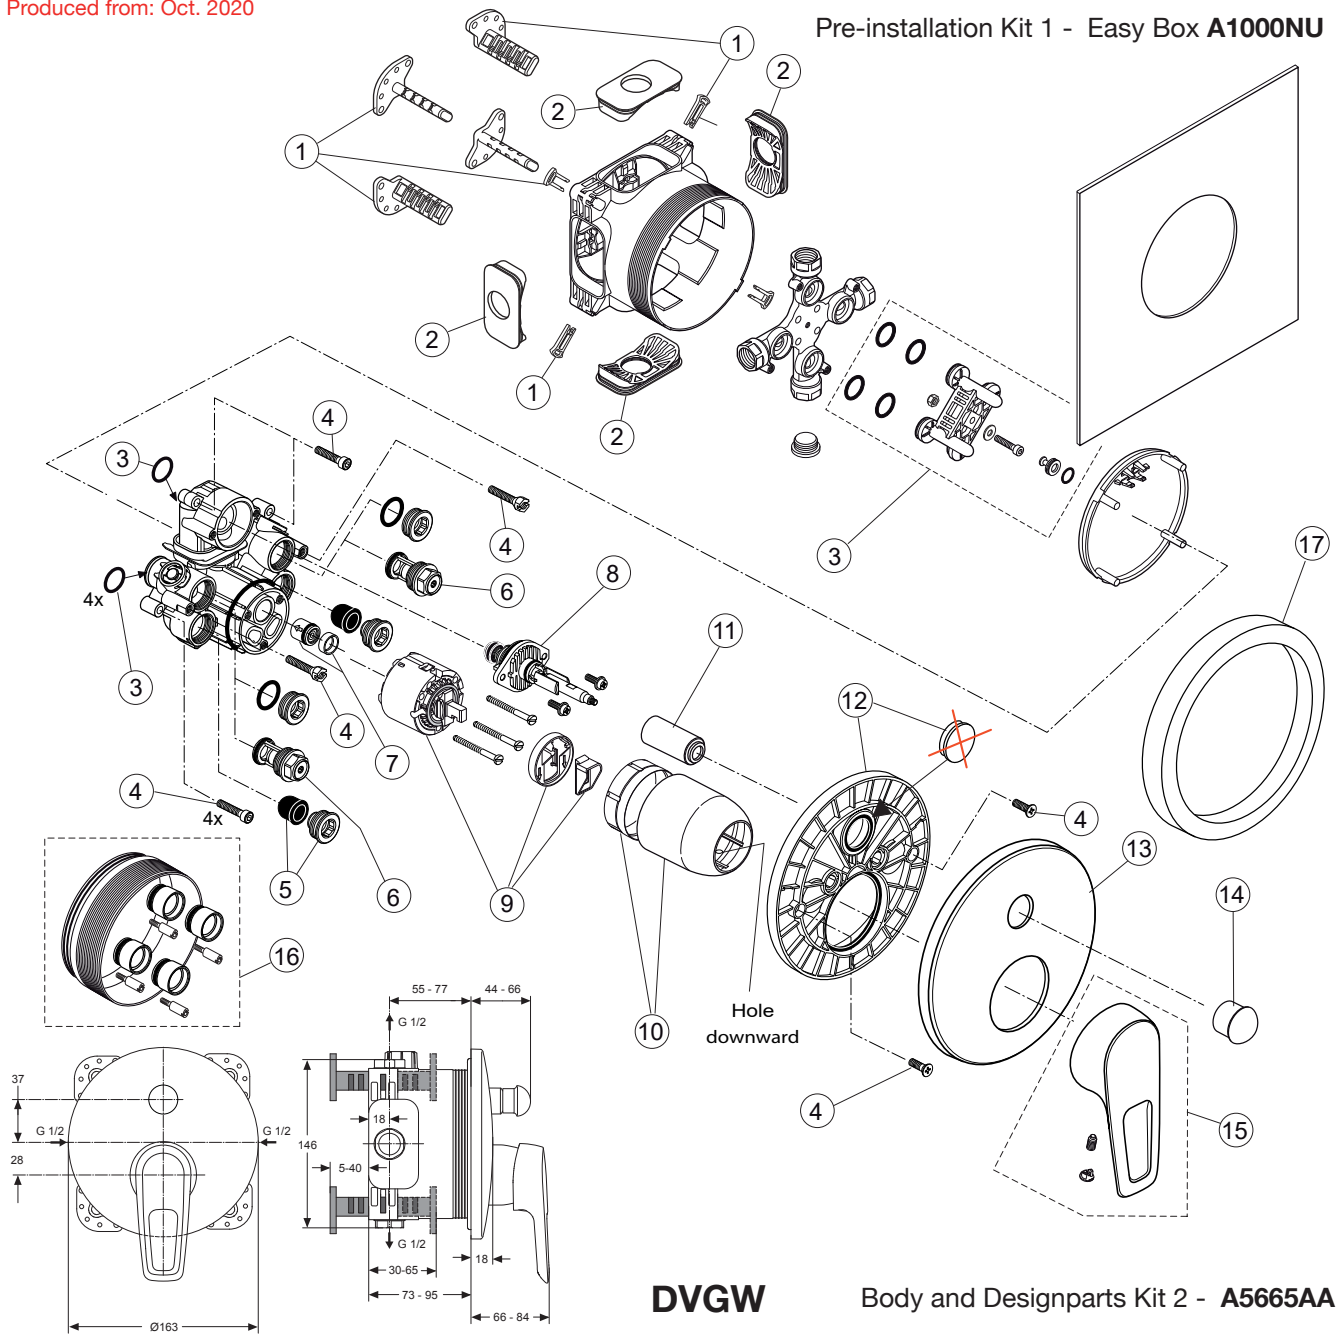

Produced from: Oct. 2020

Replace XX with the appropriate finish code  
chrome = AA,

Example spare part order:  
A 960 893 AA in chrome

Pos.	Description	Part-Number	Qty.	Pos.	Description	Part-Number	Qty.
1	Install. depth adjust.	A 963 131 NU	1 Set	14	Pull knob	A 960 897 XX	1 pcs
2	Side sealing	A 963 132 NU	1 Set	15	Lever compl. with Logo ISI	A 963 227 XX	1 pcs
3	Flushing device cpl.	A 963 146 NU	1 Set	16	Extension kit 20mm	A 960 704 NU	1 Set
4	Screw set complete	A 960 890 NU	1 Set	17	Extension kit 40mm	A 962 476 NU	1 Set
5	Low noise insert	A 960 891 NU	1 pcs		Distance frame 20mm	A 960 705 XX	1 pcs
6	Stop valve	A 960 706 NU	2 pcs				
7	Non-return valve + ring	A 962 866 NU	1 Set				
8	Diverter complete	A 963 443 NU	1 pcs				
9	Cartridge with ECO-kit	A 960 500 NU	1 pcs				
10	Cover + Clamping + O-ring	A 960 893 XX	1 pcs				
11	Cover / Cap for diverter	A 960 894 XX	1 pcs				
12	Escutcheon holder compl.	A 960 895 NU	1 Set				
13	Escutcheon B/S curved	A 960 896 XX	1 pcs				