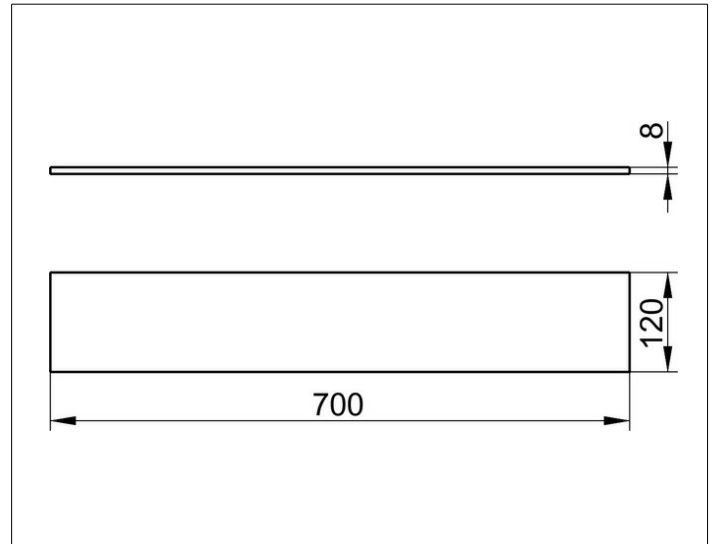

Edition 11

11110005700 Cristallinglas-Platte

**PRODUKT**

**ZEICHNUNG**

**PRODUKTBESCHREIBUNG**

ESG, lose

**ABMESSUNG**

700 x 120 x 8 mm

**AUSSCHREIBUNGSTEXT**

KEUCO EDITION 11 crystalline glass plate 11110005700  
High-quality crystalline glass plate to match shelf brackets, Item no.  
11110010000  
Width 700 mm, 8 mm strong, 120 mm deep  
without green tinged edge  
The maximum radius is 125 mm including storage console  
The storage console must be ordered separately!