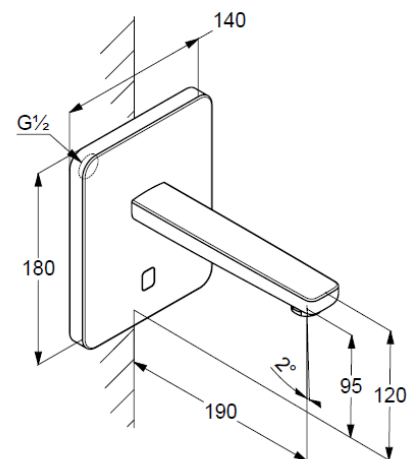

electronic controlled basin mixer

Ref.: 3850205

electronic controlled basin mixer
6V battery or 230V main adapter
trim set without pre-installation set
pre installation set KLUDI Art. Nr. 38003 and 38004
for cold water or mixed water
mixing shaft with temperature handle
optical object registration
aerator, S-Pointer M24 PCA
flow rate at 3 bar 5 l/min.
activation optoelectrical
maximum water run-time ca. 2 minutes
safety class IP65
hygienic flushing

Produktabbildung/ Product picture

Maßzeichnung/ Dimensional drawing

Durchfluss/ Flow rate