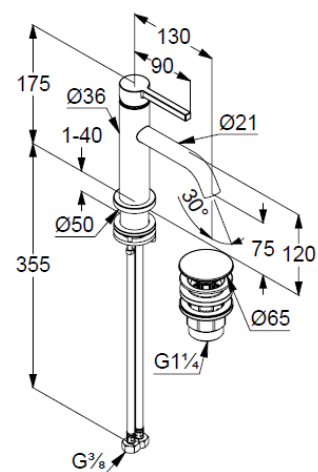

stand assembly

1-hole mounted

solid lever, metal

aerator, S-Pointer M18,5 PCA

ceramic cartridge

flow rate at 3 bar 4,5 l/min.

fixed spout

flexible hoses G $\frac{3}{8}$  DVGW approved

shank-fixing

push open waste G $\frac{1}{4}$

### Maßzeichnung/ Dimensional drawing