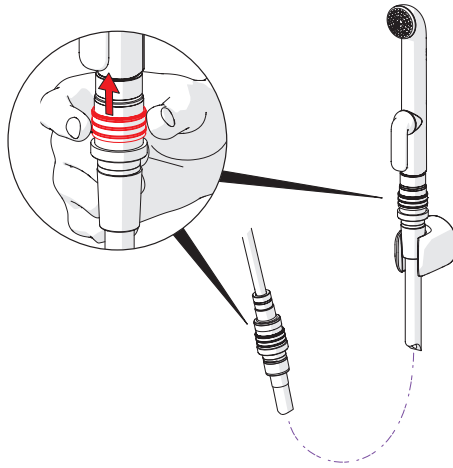

cleaning.hansa.com