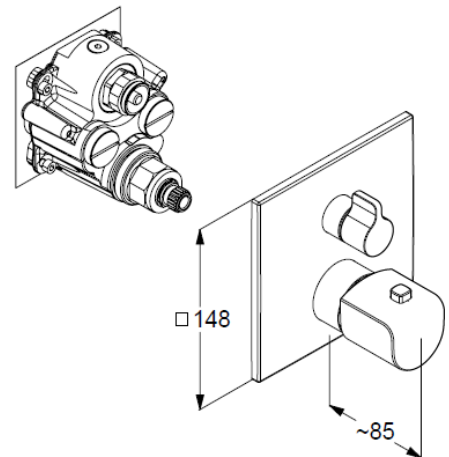

concealed thermostatic bath-shower mixer
trim set with functional unit

Ref.: 418100575

concealed thermostatic bath-shower mixer
trim set without pre-installation set
pre installation set KLUDI SLIM.BOXX Ref.: 88022
wall mounted
trim set with functional unit
with ceramic shut-off valve 90°
temperature handle with hot water safety at 40°C
optional temperature limiter at 43°C included
flow rate bath at 3 bar 28 l/min.
flow rate shower at 3 bar 24 l/min.
with integrated back flow preventer

Produktabbildung/ Product picture

Maßzeichnung/ Dimensional drawing

Durchfluss/ Flow rate