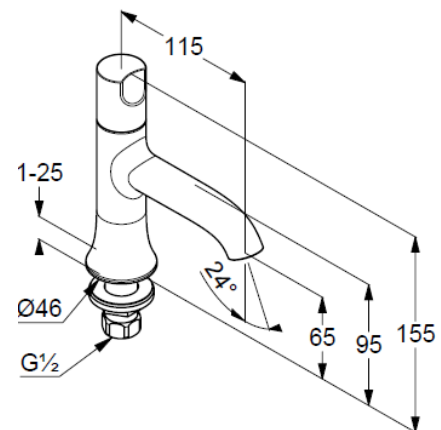

Technische Daten/ Technical Data

KLUDI BOZZ
stand pillar tap
DN 15

Ref.:
381160530

Finishes:
05 chrome

Product description
Manufacturer KLUDI GmbH & Co. KG
Typ: KLUDI BOZZ
stand pillar tap
Ref.: 381160530

stand pillar tap
1-hole mounted
solid lever, metal
aerator, S-Pointer M18,5
ceramic headparts 90°
flow rate at 3 bar 7 l/min.
shank-fixing
without flexible high pressure supply tube/
or copper pipe \varnothing 10mm (KLUDI Ref.: 1620305)

Produktabbildung/ Product picture

Maßzeichnung/ Dimensional drawing

Durchfluss/ Flow rate