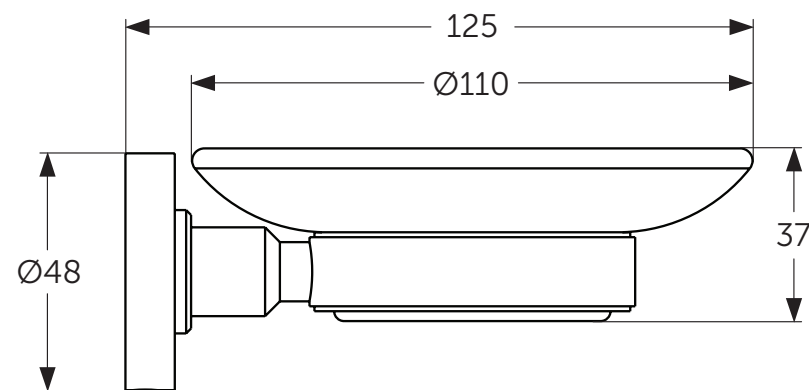

Position

- 1 = A 963 302 NU
- 2 = A 963 259 **
- 3 = EW160NU

Ideal Standard

IOM

A 9122 **

1115 / MTAc A9122

Ideal Standard International NV
Corporate Village - Gent Building
Da Vincilaan 2
1935 Zaventem
Belgium
www.idealstandardinternational.com