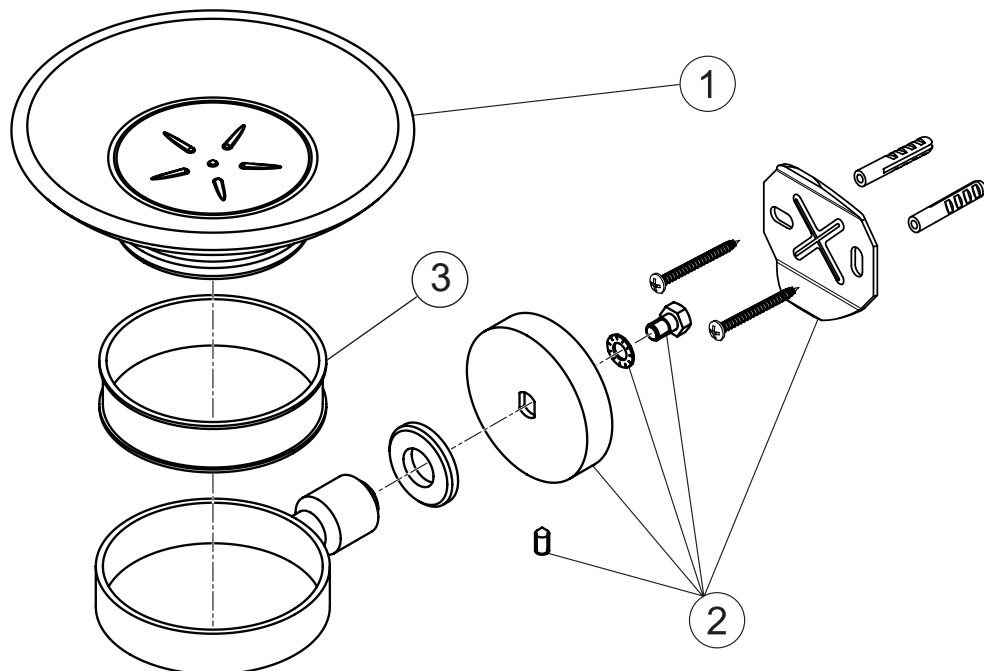

Position

- 1 = A 963 302 NU
- 2 = A 963 259 **
- 3 = EW160NU

Ideal Standard

IOM

A 9122 **

1115 / MTAc A9122

Ideal Standard International NV
Corporate Village - Gent Building
Da Vincilaan 2
1935 Zaventem
Belgium
www.idealstandardinternational.com