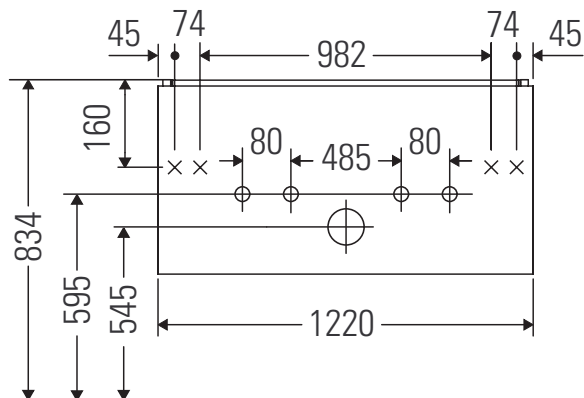

## Montageanleitung

W mm	X mm
16	834

### ME by Starck # 233612 / # 236112..00

W mm	X mm
16	834