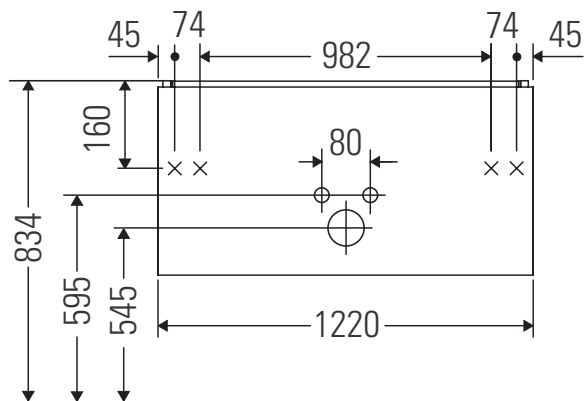

## Montageanleitung

W mm	X mm
16	834

### ME by Starck # 233612 / # 236112..00

W mm	X mm
16	834