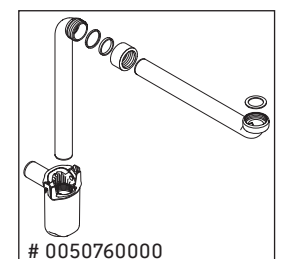

Verwendungshinweise

Die Badmöbelserie entspricht den gültigen Normen und Richtlinien zum Zeitpunkt der Auslieferung und ist für den Einsatz in Bädern konzipiert. Eine direkte Benetzung mit Wasser z. B. beim Duschen ist zu vermeiden.

Technische Verbesserungen und optische Veränderungen an den abgebildeten Produkten behalten wir uns vor.