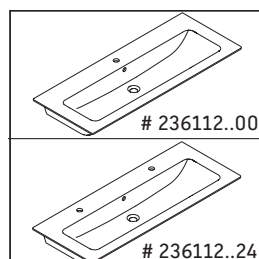

Verwendungshinweise

Die Badmöbelserie entspricht den gültigen Normen und Richtlinien zum Zeitpunkt der Auslieferung und ist für den Einsatz in Bädern konzipiert. Eine direkte Benetzung mit Wasser z. B. beim Duschen ist zu vermeiden.

Technische Verbesserungen und optische Veränderungen an den abgebildeten Produkten behalten wir uns vor.