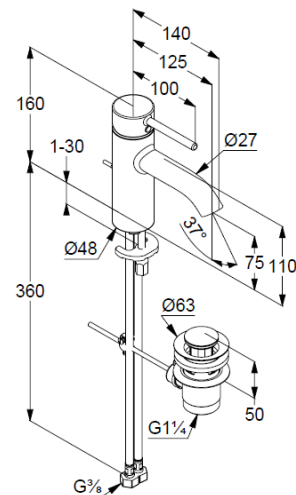

Technische Daten/ Technical Data

KLUDI BOZZ
single lever basin mixer 75
DN 15

Ref.:
382700576

Finishes:
05 chrome

Product description
Manufacturer KLUDI GmbH & Co. KG
Typ: KLUDI BOZZ
single lever basin mixer 75
Ref.: 382700576

basin mixer
single lever mixer
1-hole mounted
solid lever, metal
aerator, S-Pointer M18,5 PCA
ceramic cartridge with hot water safety device
flow rate at 3 bar 5 l/min.
flexible hoses G $\frac{3}{8}$ DVGW approved
rapid installation set
pop up waste G1 $\frac{1}{4}$ metal

Produktabbildung/ Product picture

Maßzeichnung/ Dimensional drawing

Durchfluss/ Flow rate