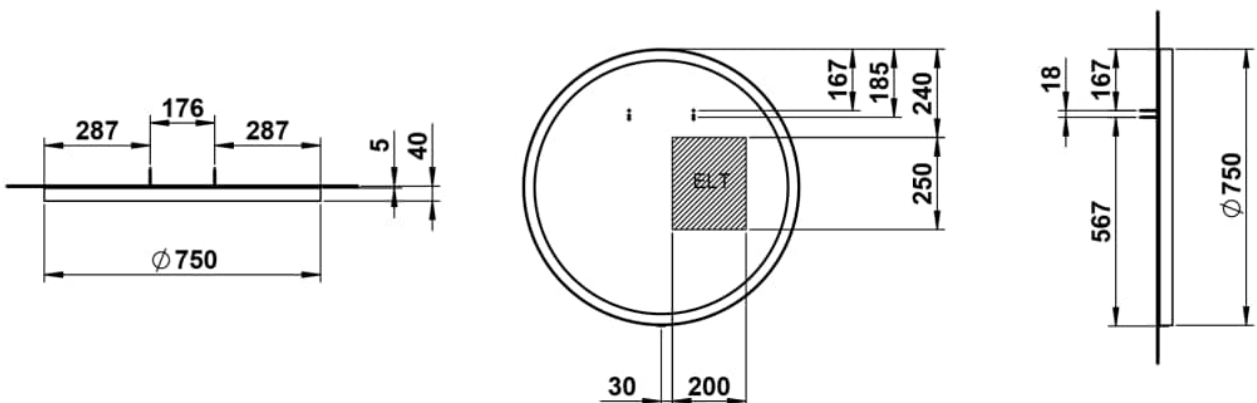

YVA

Mirror 750 mm, aluminium, indirect circumferential LED light, dimmable, 12.3 watt, luminous color 4000 Kelvin, including fixing set, LED converter, touch switch and auxiliary function

DIMENSIONS

Length	750 mm
Width	40 mm
Height	750 mm

COLOUR AND FINISH

□ 268 White matt

Net weight (kg) : 8

TECHNICAL DRAWINGS

YVA

The YVA Series Mirrors: Timeless
Elegance and Clear Design Language

Whether round or rectangular, the YVA mirrors blend harmoniously into modern bathrooms, creating a gentle light atmosphere with their continuous indirect lighting. The neutral white light provides a natural radiance and emphasizes the calm clarity of the design.