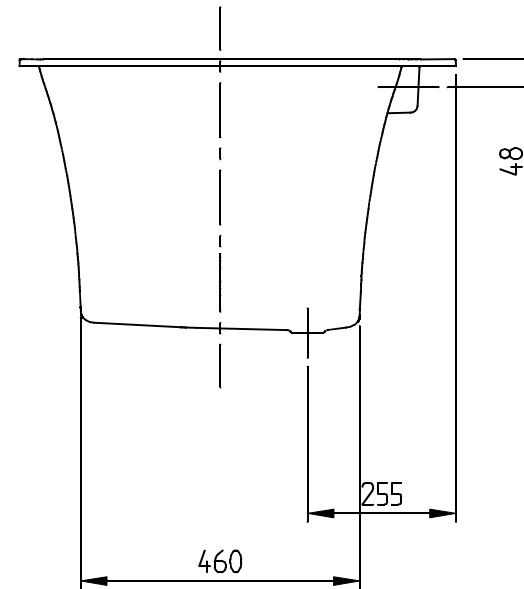

## SQUARO EDGE

  
**Villeroy & Boch**  
1748

- This drawing is for information only.
- Dimensions on the actual product can deviate from this drawing.
- Claims about wrong dimensions on product or drawing will not be accepted.

SQUARO EDGE 12 1700x750 UBQ170SQE2	 <b>Villeroy &amp; Boch</b> <small>1748</small>
V02/ 20-04-2020	