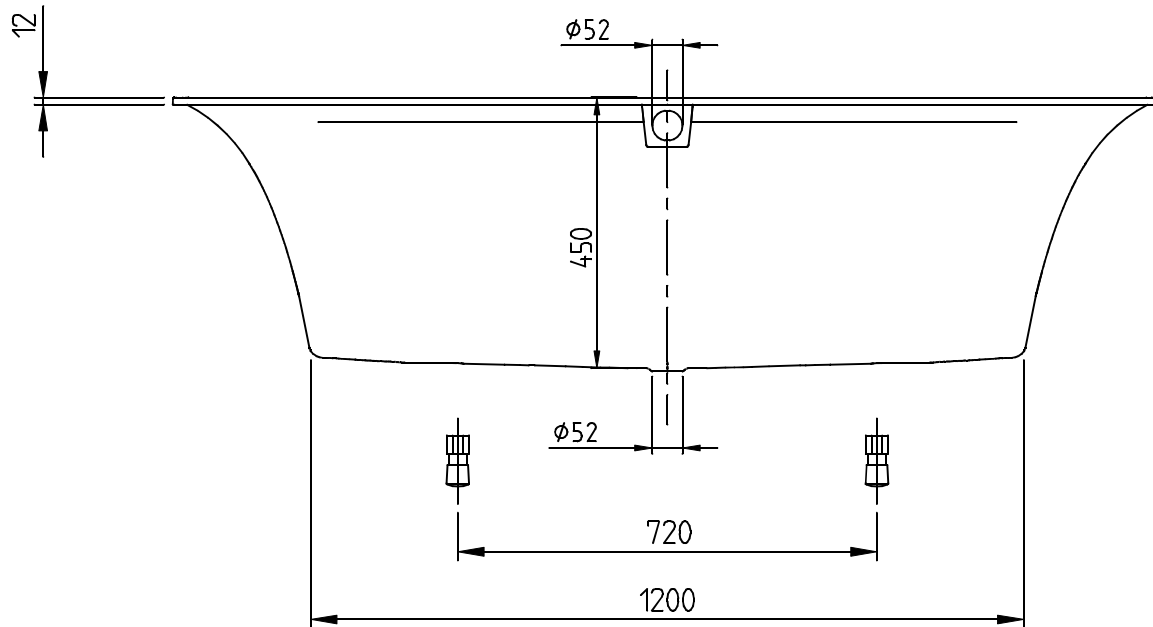

## SQUARO EDGE

  
**Villeroy & Boch**  
1748

- This drawing is for information only.
- Dimensions on the actual product can deviate from this drawing.
- Claims about wrong dimensions on product or drawing will not be accepted.

SQUARO EDGE 12 1700x750 UBQ170SQE2	 <b>Villeroy &amp; Boch</b> <small>1748</small>
V02/ 20-04-2020	