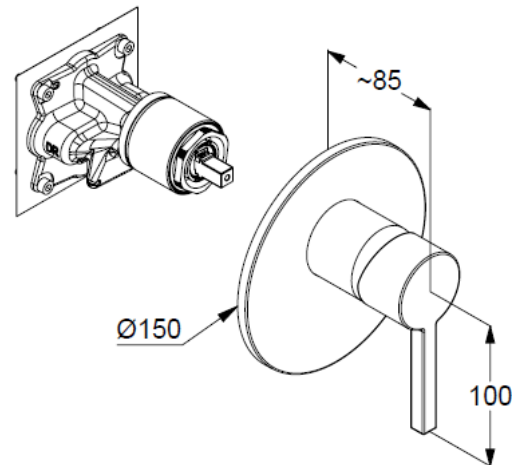

concealed single lever shower mixer

Ref.: 20755N015

concealed shower mixer

single lever mixer

trim set without pre-installation set

for pre-installation set KLUDI SLIM.BOXX Ref.: 88022

trim set with functional unit

wall mounted

solid lever, metal

ceramic cartridge with hot water safety device

flow rate at 3 bar 28 l/min.

### Produktabbildung/ Product picture

### Maßzeichnung/ Dimensional drawing