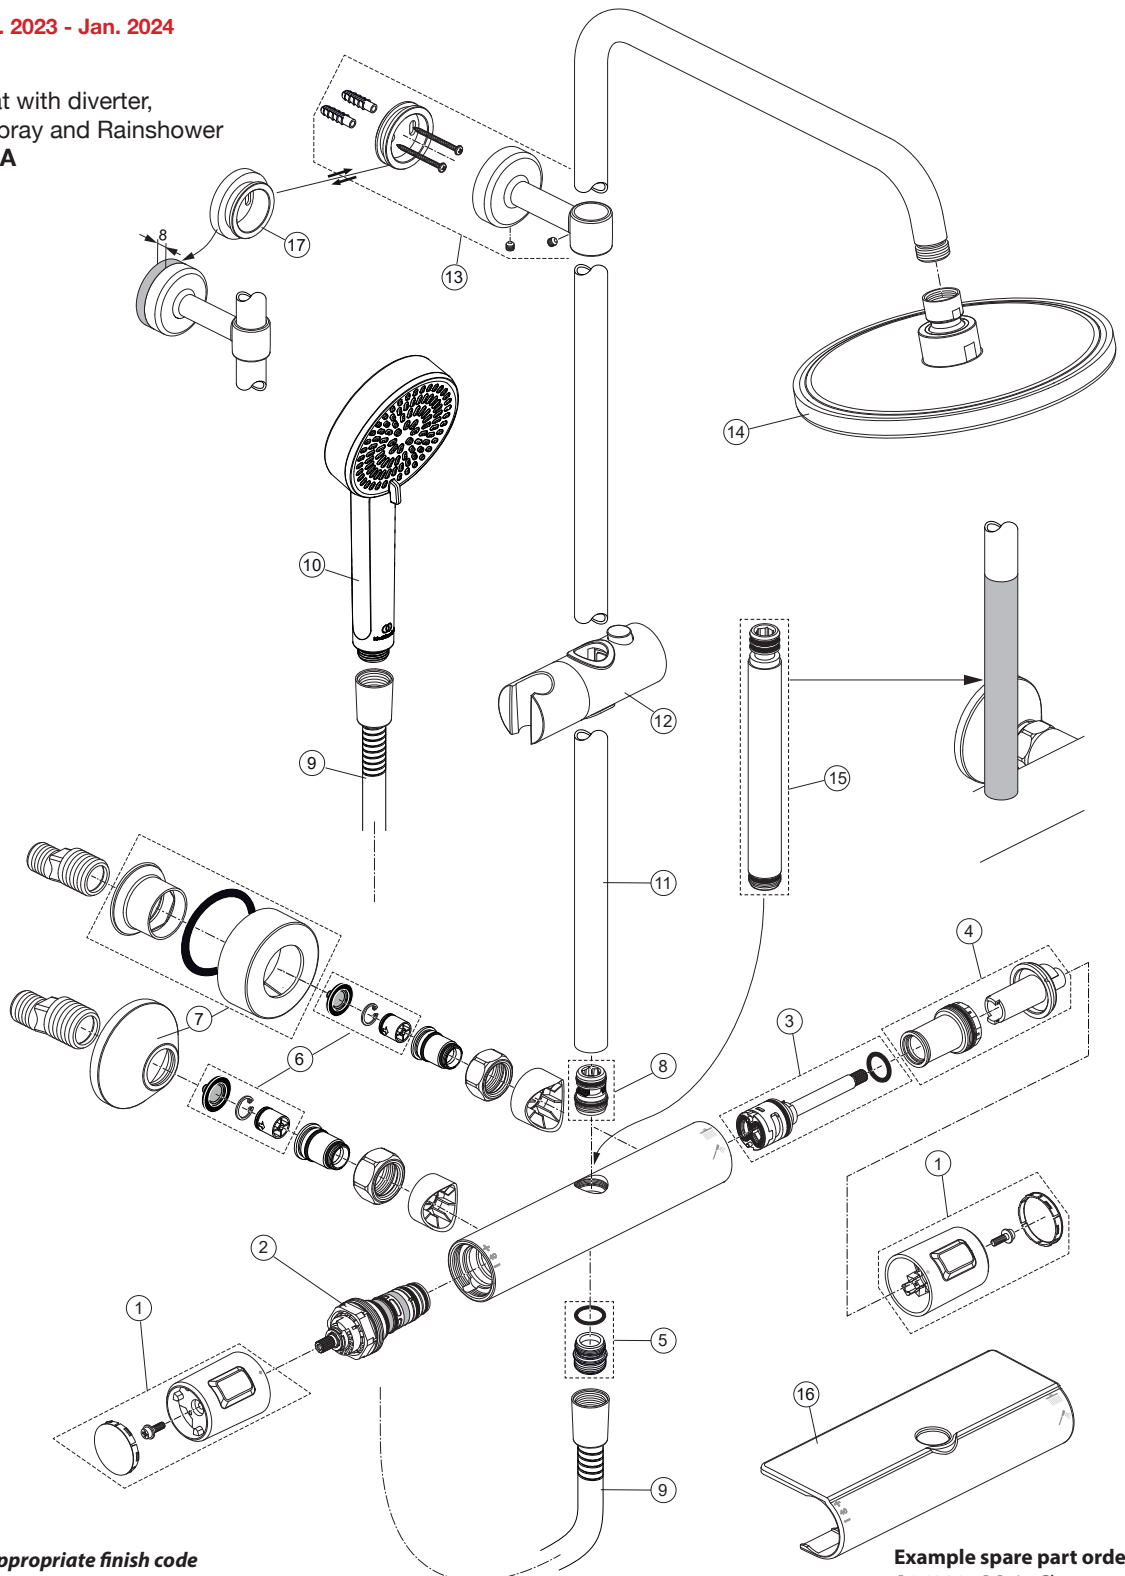

Produced from: **Sep. 2023 - Jan. 2024**

Shower Thermostat with diverter,
shower bar, handspray and Rainshower
chrome **A7212AA**

Replace XX with the appropriate finish code

Chrome = AA Matt black = XG

Example spare part order:
A962391AA in Chrome

Pos.	Description	Part-Number	Qty.	Pos.	Description	Part-Number	Qty.
1	Handle cpl.	A 861 370 XX	1 Set	11	Shower bar 1100 mm	A 861 377 XX	1 pcs
2	Thermostatic Cartridge cpl.	A 861 371 NU	1 pcs		Shower bar 1000 mm	A 861 330 XX	1 pcs
3	Stop valve with diverter	A 861 375 NU	1 Set	12	Slider & holder f. handshr.	B 960 976 XX	1 Set
4	Thread ring + stopring cpl.	A 861 376 NU	1 Set	13	Wall fixation complete	A 861 331 XX	1 pcs
5	Nipple G1/2 outside cpl.	A 861 374 NU	1 Set	14	Headshower Ø260 12L/Min	BD 581 XX	1 pcs
6	Non-return valve	A 861 372 NU	1 Set		Headshower Ø260 8L/Min	A 861 786 XX	1 pcs
7	Escutcheon	A 960 914 AA	1 pcs	15	Extension kit 150mm long	A 861 379 XX	1 Set
	Escutcheon	B 961 016 XG	1 pcs		Extension kit 300mm long	A 861 380 XX	1 Set
8	Connection nipple cpl.	A 861 385 NU	1 Set	16	Warp over shelf	A 861 383 AA	1 pcs
	Connection nipple cpl.	A 861 542 XG	1 Set	17	Fixing plate extension 8mm	A 861 508 XX	1 pcs
9	Shower hose 1750 mm	BE 175 XX	1 pcs				
10	Handspray Ø100-2F-8l/min	BD 580 XX	1 pcs				

*Universal set (not all parts needed)