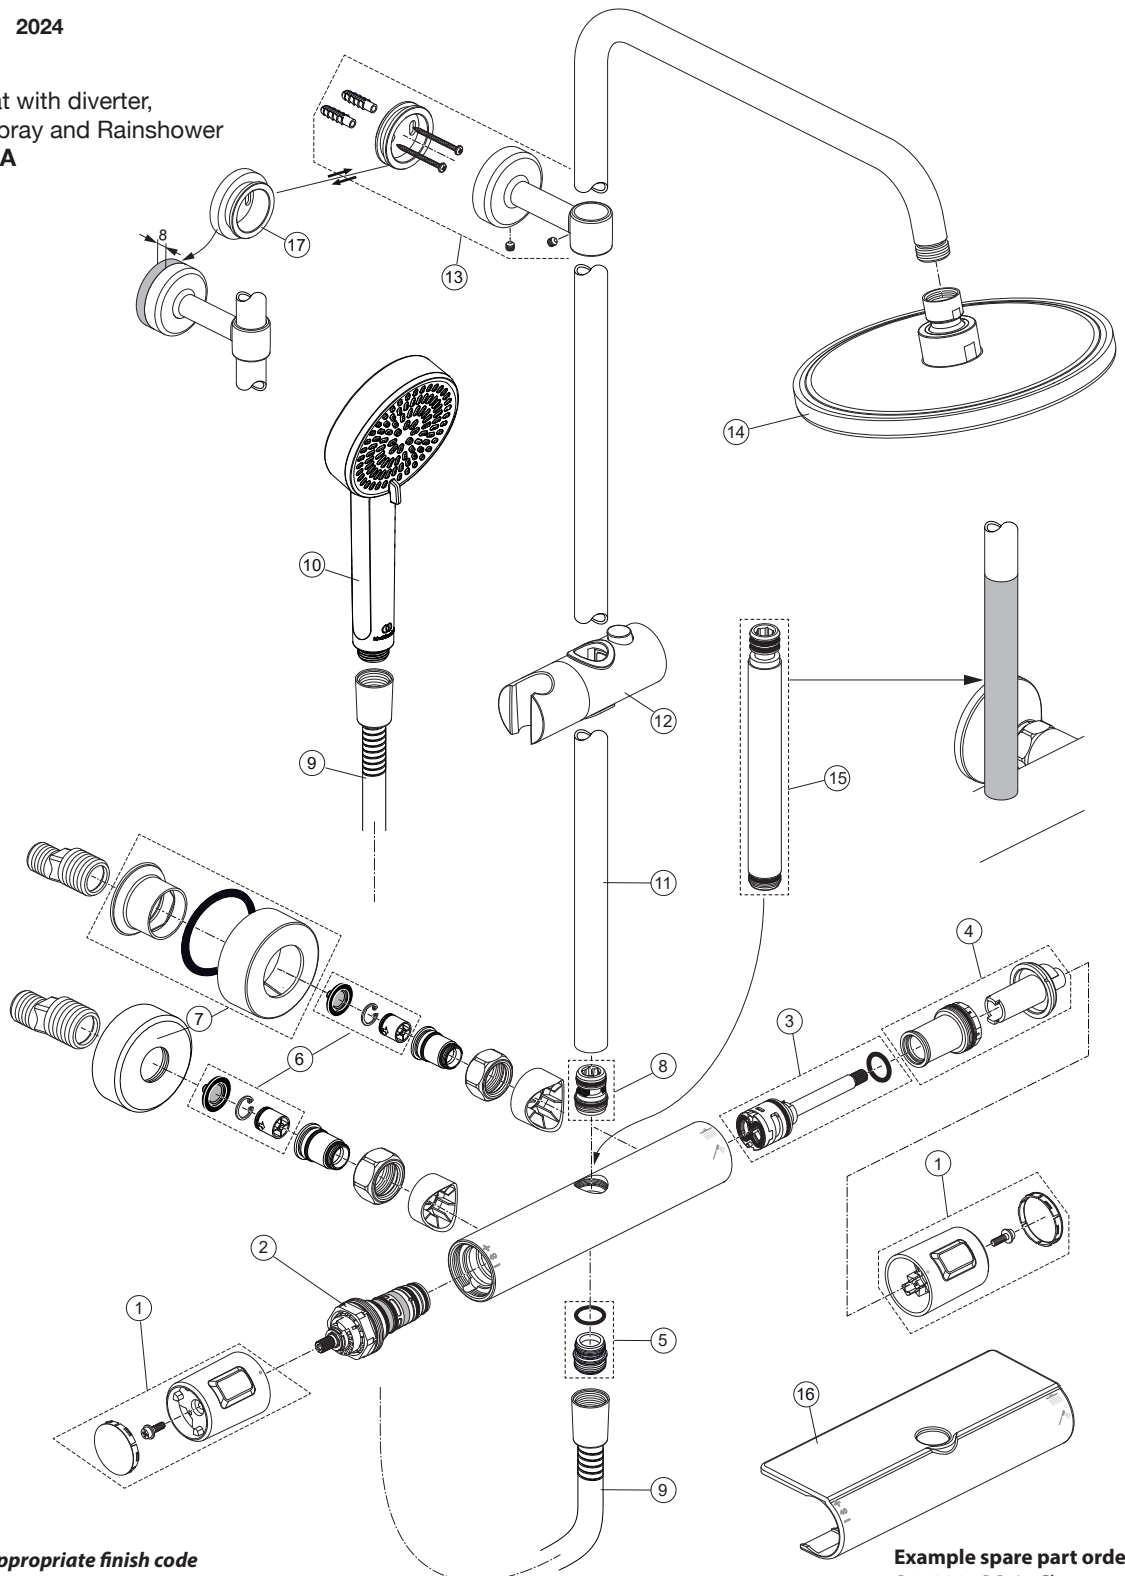

Produced from: Jan. 2024

Shower Thermostat with diverter,
shower bar, handspray and Rainshower
chrome **A7212AA**

Replace XX with the appropriate finish code

Chrome = AA Matt black = XG

Example spare part order:
A962391AA in Chrome

Pos.	Description	Part-Number	Qty.	Pos.	Description	Part-Number	Qty.
1	Handle cpl.	A 861 370 XX	1 Set	11	Shower bar 1100 mm	A 861 377 XX	1 pcs
2	Thermostatic Cartridge cpl.	A 861 371 NU	1 pcs		Shower bar 1000 mm	A 861 330 XX	1 pcs
3	Stop valve with diverter	A 861 375 NU	1 Set	12	Slider & holder f. handshr.	B 960 976 XX	1 Set
4	Thread ring + stopring cpl.	A 861 376 NU	1 Set	13	Wall fixation complete	A 861 331 XX	1 pcs
5	Nipple G1/2 outside cpl.	A 861 374 NU	1 Set	14	Headshower Ø260 12L/Min	BD 581 XX	1 pcs
6	Non-return valve	A 861 372 NU	1 Set		Headshower Ø260 8L/Min	A 861 786 XX	1 pcs
7	Escutcheon	B 960 242 AA	1 pcs	15	Extension kit 150mm long	A 861 379 XX	1 Set
	Escutcheon	B 961 016 XG	1 Set		Extension kit 300mm long	A 861 380 XX	1 Set
8	Connection nipple cpl.	A 861 385 NU	1 Set	16	Warp over shelf	A 861 383 AA	1 pcs
	Connection nipple cpl.	A 861 542 XG	1 Set	17	Fixing plate extension 8mm	A 861 508 XX	1 pcs
9	Shower hose 1750 mm	BE 175 XX	1 pcs				
10	Handspray Ø100-2F-8l/min	BD 580 XX	1 pcs				

*Universal set (not all parts needed)