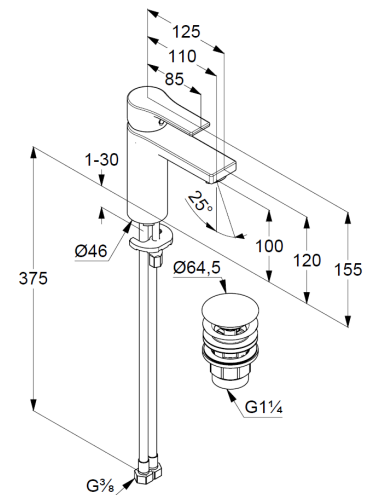

Technische Daten/ Technical Data

KLUDI ZENTA SL
single lever basin mixer 100
DN 15

Ref.: 482980565

Finishes:
05 chrome

Product description
Manufacturer KLUDI GmbH & Co. KG
Typ: KLUDI ZENTA SL
single lever basin mixer 100
Ref.: 482980565

basin mixer
single lever mixer
1- hole mounted
solid handle, metal
aerator M24 PCA
ceramic cartridge with hot water safety device
flow rate at 3 bar 5 l/min.
flexible hoses G3/8 DVGW approved
rapid installation set
push open waste G1 1/4
for washbasin with overflow
EU taxonomy: max. 6 l/min. -
Substantial Contribution (SC) possible

Produktabbildung/ Product picture

Maßzeichnung/ Dimensional drawing

Durchfluss/ Flow rate