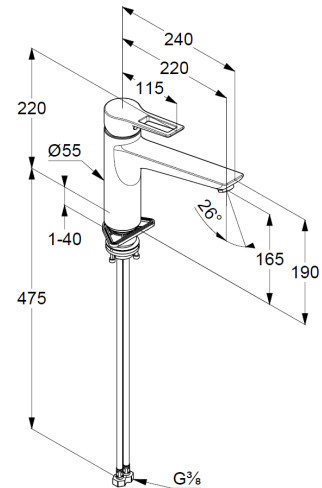

Technische Daten/ Technical Data

KLUDI MIX
kitchen faucet
DN 15

Ref.: 329040562

Finishes:
05 chrome

Product description
Manufacturer KLUDI GmbH & Co. KG
Typ: KLUDI MIX
kitchen faucet
Ref.: 329040562

kitchen faucet
single lever mixer
1-hole mounted
open lever lever, metal
aerator M24
ceramic cartridge with hot water safety device
flow rate at 3 bar 12 l/ min.
swivel spout (360°)
flexible hoses G3/8 DVGW approved
shank-fixing

Produktabbildung/ Product picture

Maßzeichnung/ Dimensional drawing

Durchfluss/ Flow rate