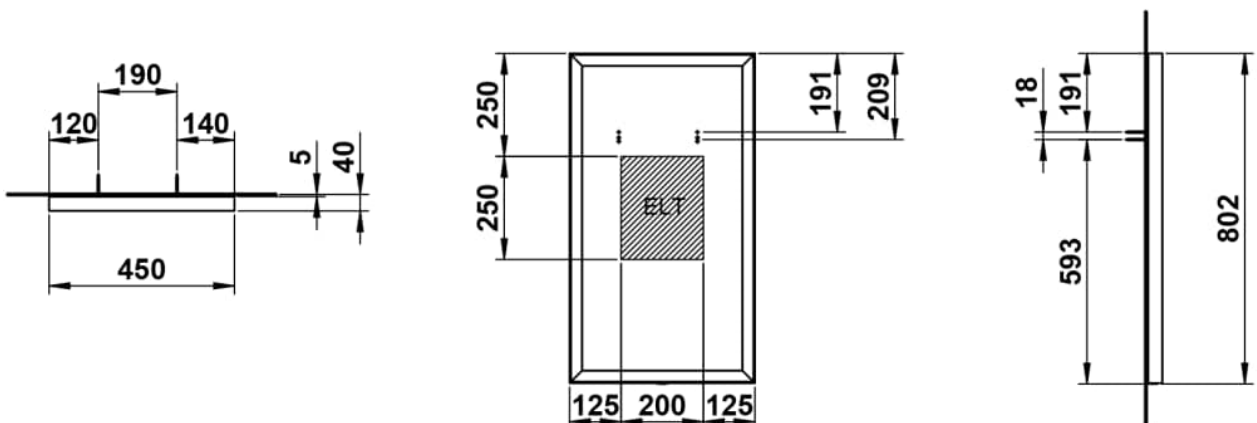

YVA

Mirror 450 mm, aluminium, indirect circumferential LED light, dimmable, 12.6 watt, luminous color 4000 Kelvin, including fixing set, LED converter, touch switch and auxiliary function

DIMENSIONS

Length	450 mm
Width	40 mm
Height	800 mm

COLOUR AND FINISH

■ 450 Black Matt

Net weight (kg) : 5

TECHNICAL DRAWINGS

YVA

The YVA Series Mirrors: Timeless
Elegance and Clear Design Language

Whether round or rectangular, the YVA mirrors blend harmoniously into modern bathrooms, creating a gentle light atmosphere with their continuous indirect lighting. The neutral white light provides a natural radiance and emphasizes the calm clarity of the design.