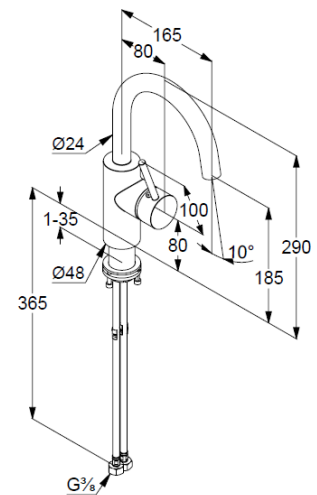

## Technische Daten/ Technical Data

KLUDI BOZZ  
single lever basin mixer  
DN 15

Ref.: 380280576

Finishes:  
05 chrome

Product description  
Manufacturer KLUDI GmbH & Co. KG  
Typ: KLUDI BOZZ  
single lever basin mixer  
Ref.: 380280576

basin mixer  
single lever mixer  
1-hole mounted  
solid lever, metal  
lateral actuation  
swivel spout (360°)  
aerator M21,5 PCA  
ceramic cartridge with hot water safety device  
flow rate at 3 bar 5 l/min.  
flexible hoses G3/8 DVGW approved  
rapid installation set

### Produktabbildung/ Product picture

### Maßzeichnung/ Dimensional drawing