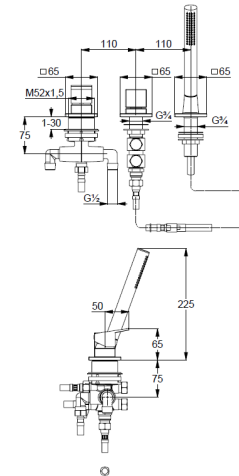

single lever mixer

extractable hand shower

automatic diverter: shower/bath

3-hole mounted

solid lever, metal

protected against back flow

ceramic cartridge with hot water safety device

flow rate bath at 3 bar 23 l/min.

flow rate shower at 3 bar 13 l/min.

shank-fixing

without flexible high pressure supply tubes Ref.: 7544605-00

extractable hoses M15 x 1500mm

hand shower 1 S

1 spray pattern

Volumen

with cleaning system

### Produktabbildung/ Product picture

### Maßzeichnung/ Dimensional drawing