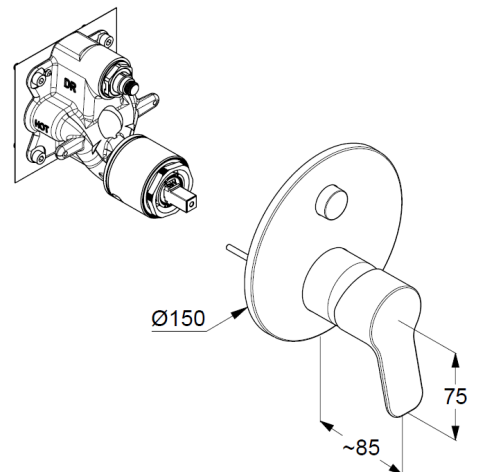

trim set with functional unit

wall mounted

PUSH&SWITCH diverter

automatic diverter: shower/bath

solid lever, metal

ceramic cartridge with hot water safety device

flow rate bath at 3 bar 28 l/min.

flow rate shower at 3 bar 24 l/min.

### Produktabbildung/ Product picture

### Maßzeichnung/ Dimensional drawing