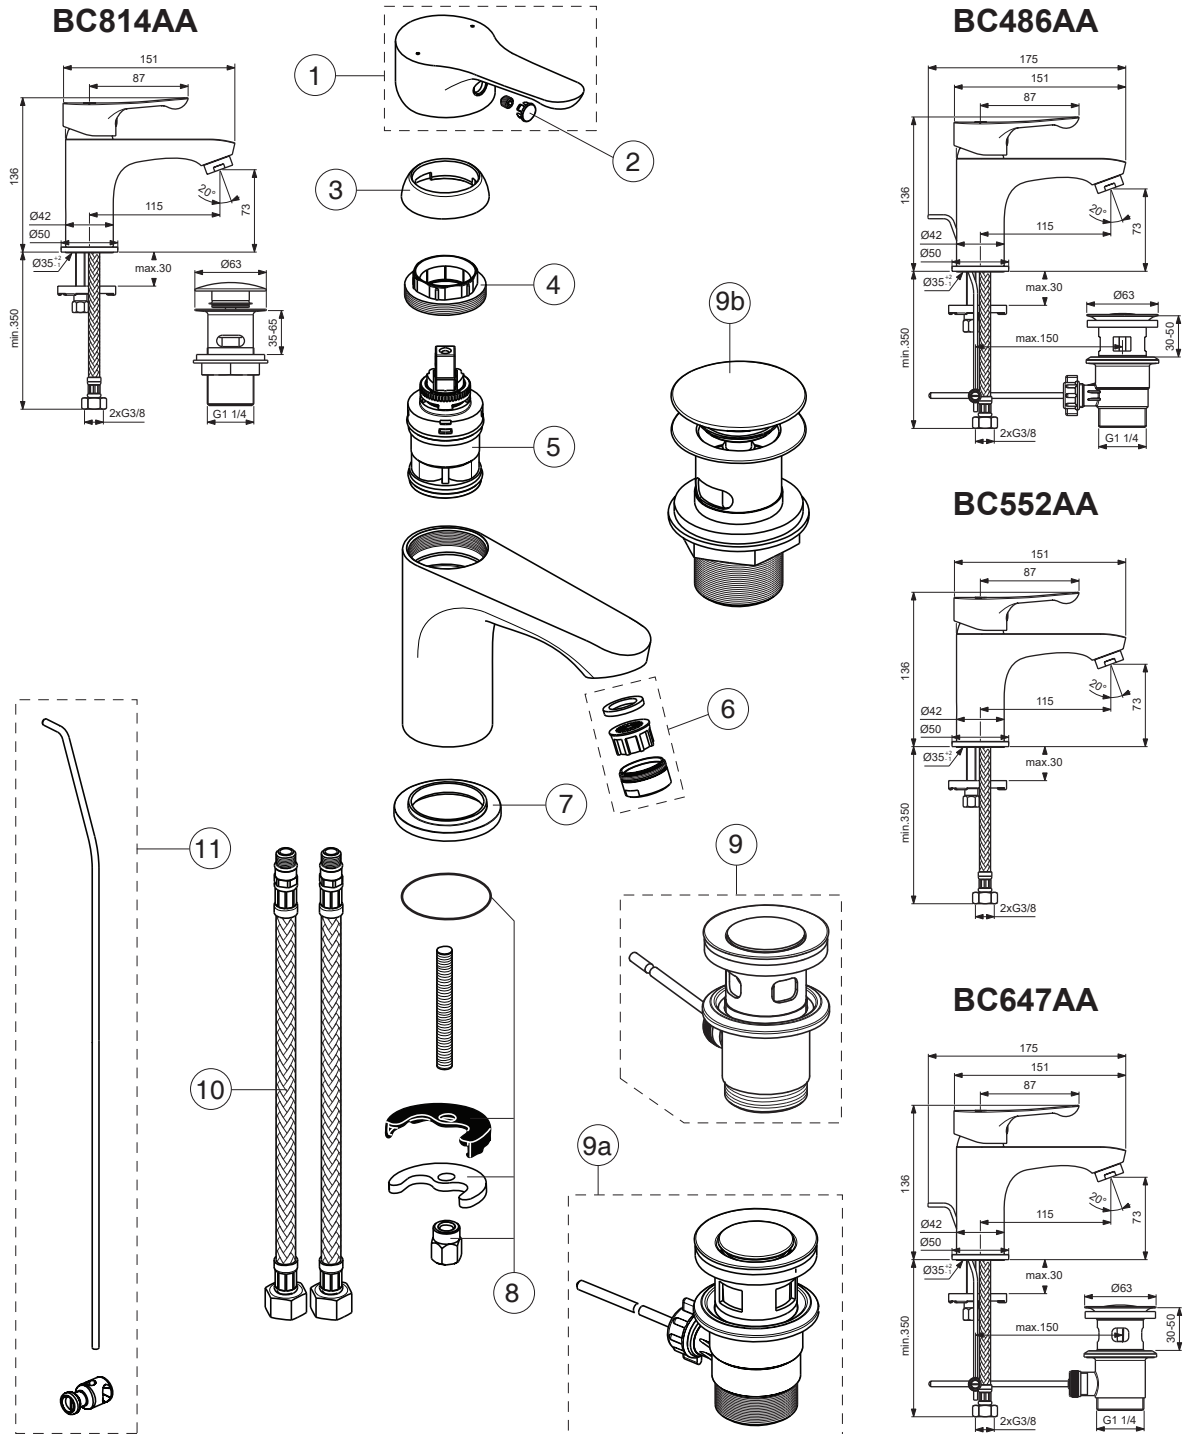

Ideal Standard

ALPHA

Produced from: June 2022

Pos.	Signify	Spare parts-Nr.	Quantity	Pos.	Signify	Spare parts-Nr.	Quantity
1	Lever, w/logo-compl.	B961564AA	1 Set				
2	Cap decorative	B964696NU	1 Pcs.				
3	Cap	B964697AA	1 Pcs.				
4	Screw M38x1.5	B961474NU	1 Pcs.				
5	Cartridge Ø35mm, w/click	B961476NU	1 Pcs.				
6	Casc. perlator M24x1-A	A960321AA	1 Set				
7	Rosette decorative	B960712AA	1 Pcs.				
8	Connecting set	B964702NU	1 Set				
9	Pop-up drain ass.	A962991AA	1 Set				
9a	Pop-up waste-plastic	B964550AA	1 Set				
9b	Click waste slotted	S8803AA	1 Set				
	Click waste plastic	B961705AA	1 Set				
10	Flex pexhose G3/8 /L445	A963600NU	1 Pcs.				
11	Pop up waste-compl.	B960900AA	1 Set				

Ideal Standard

Produced from: July 2021

ALPHA

Pos.	Signify	Spare parts-Nr.	Quantity	Pos.	Signify	Spare parts-Nr.	Quantity
1	Lever,w/logo-compl.	B961564AA	1 Set	12	Flex pexhose G3/8 /L445	A963600NU	1 Pcs.
2	Screw M5x6	B964696NU	1 Pcs.	13	Pop up waste-compl.	B961384AA	1 Pcs.
3	Cap decorative	B964697AA	1 Pcs.	14	Pop up waste shackle		1 Pcs.
4	Cap	B961474NU	1 Pcs.				
5	Screw M38x1.5	B961476NU	1 Pcs.				
6	Cartridge Ø35mm,w/click		1 Pcs.				
7	Body basin		1 Pcs.				
8	Casc.perlator M24x1-A	A960321AA	1 Pcs.				
9	Rosette decorative	B964702NU	1 Pcs.				
10	Connecting set	A962991AA	1 Pcs.				
11	Pop-up drain ass.	B964550AA	1 Pcs.				
11a	Pop-up waste-plastic	S8803AA	1 Pcs.				
11b	Click waste slotted	B961705AA	1 Pcs.				
	Click waste plastic						