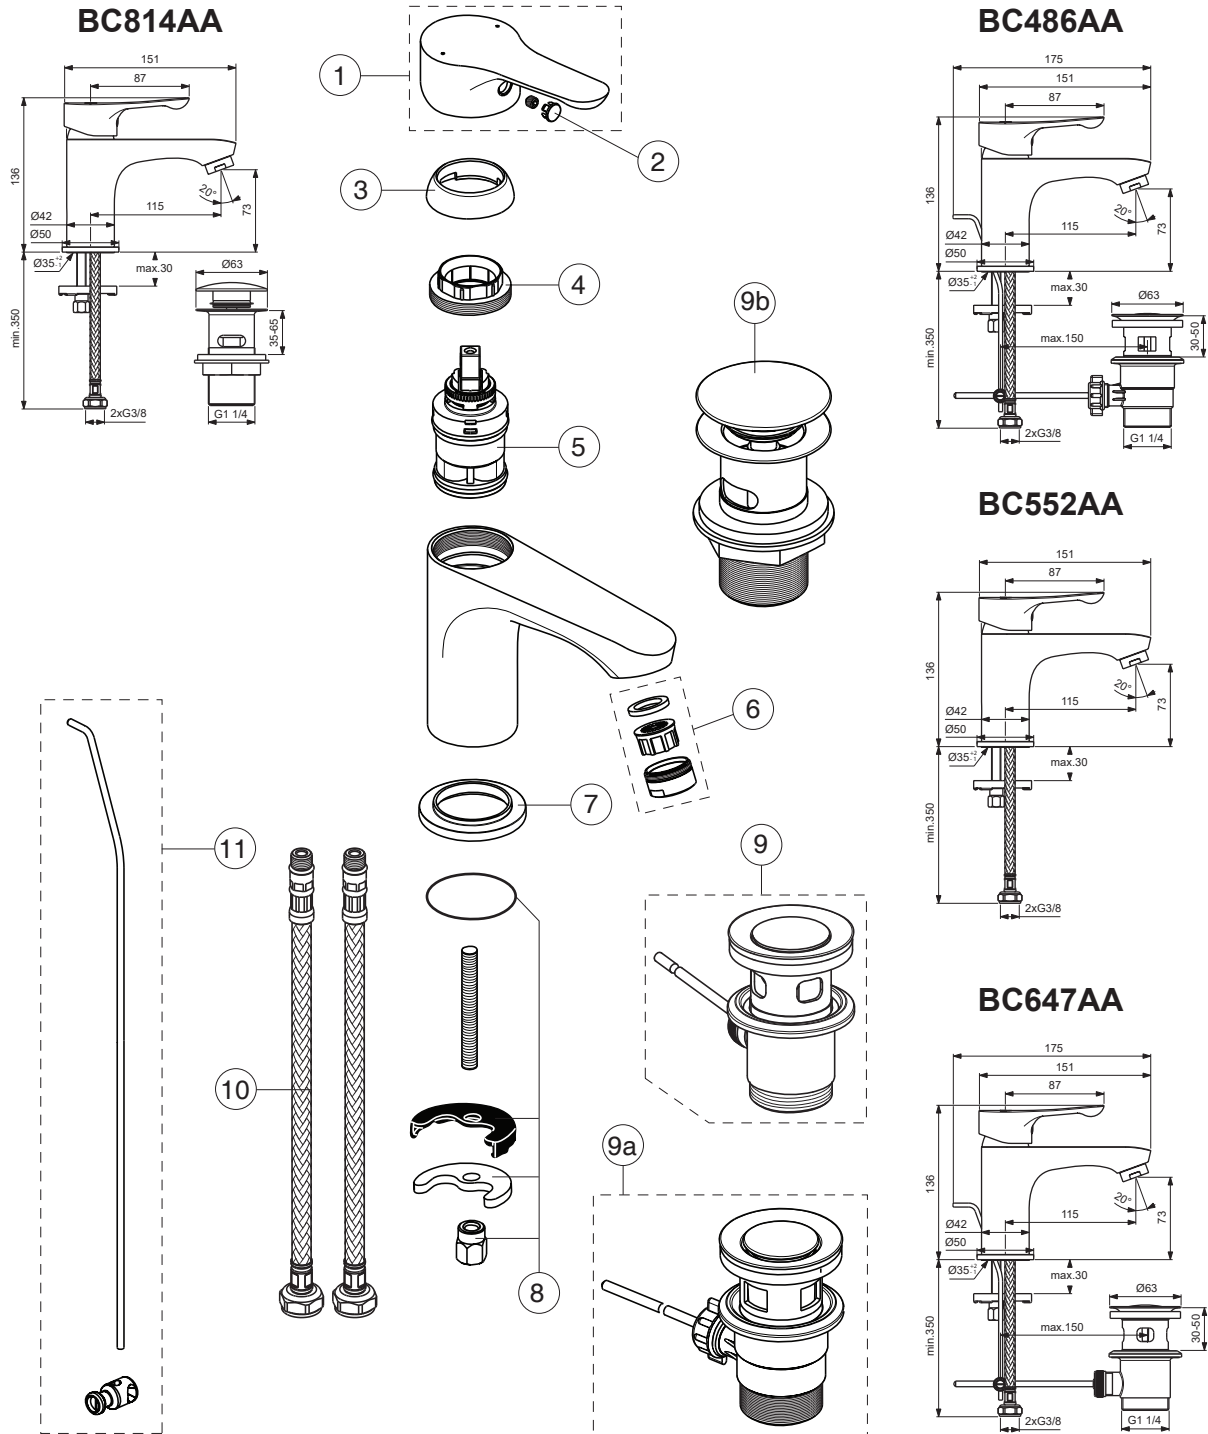

Ideal Standard

Produced from: June 2023

ALPHA

Pos.	Signify	Spare parts-Nr.	Quantity	Pos.	Signify	Spare parts-Nr.	Quantity
1	Lever, w/logo-compl.	B961564AA	1 Set	9	Pop-up drain ass.	A962991AA	1 Set
2	Cap decorative	B964696NU	1 Pcs.	9a	Pop-up waste-plastic	B964550AA	1 Set
3	Cap	B964697AA	1 Pcs.	9b	Click waste slotted	S8803AA	1 Set
4	Screw M38x1.5	B961474NU	1 Pcs.		Click waste plastic	B961705AA	1 Set
5	Cartridge Ø35mm, w/click	B961476NU	1 Pcs.	10	Fl.pexhose G3/8-L445mm	B960535NU	1 Pcs.
6	Casc. perlator M24x1-A	A960321AA	1 Set	11	Pop up waste-compl.	B960900AA	1 Set
7	Rosette decorative	B960712AA	1 Pcs.				
8	Connecting set	B964702NU	1 Set