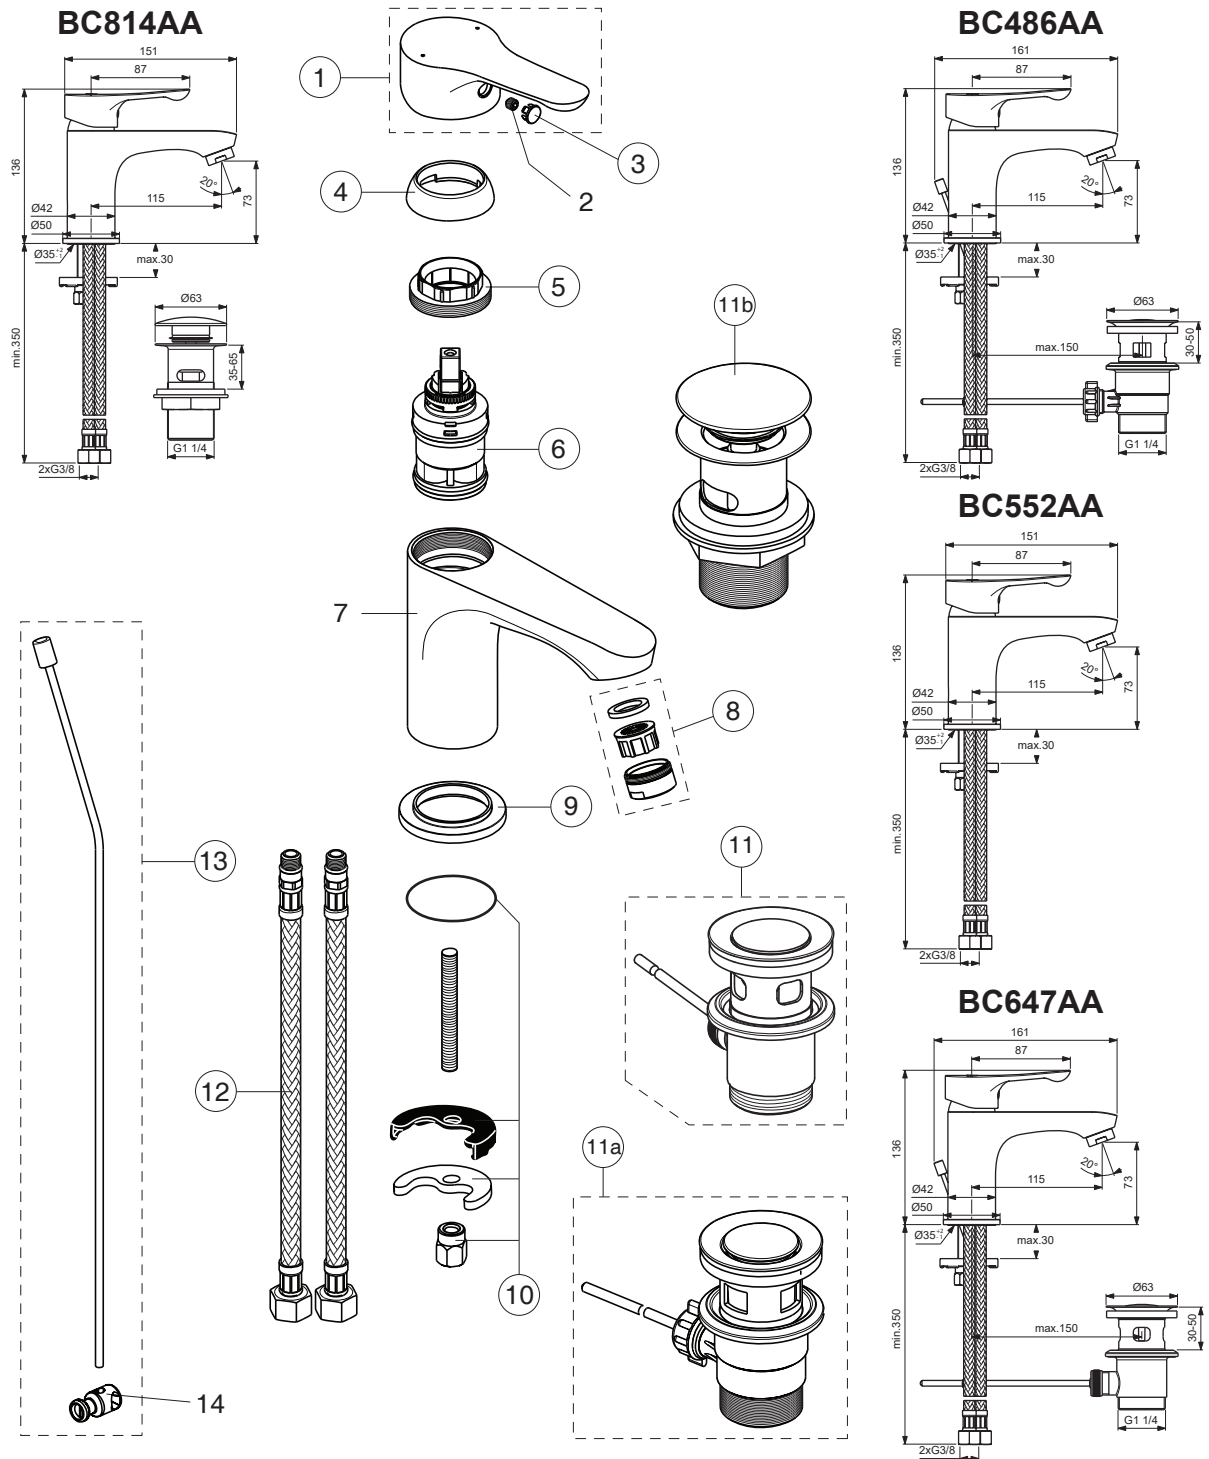

Ideal Standard

ALPHA

Produced from: June 2022

Pos.	Signify	Spare parts-Nr.	Quantity	Pos.	Signify	Spare parts-Nr.	Quantity
1	Lever, w/logo-compl.	B961564AA	1 Set				
2	Cap decorative	B964696NU	1 Pcs.				
3	Cap	B964697AA	1 Pcs.				
4	Screw M38x1.5	B961474NU	1 Pcs.				
5	Cartridge Ø35mm, w/click	B961476NU	1 Pcs.				
6	Casc. perlator M24x1-A	A960321AA	1 Set				
7	Rosette decorative	B960712AA	1 Pcs.				
8	Connecting set	B964702NU	1 Set				
9	Pop-up drain ass.	A962991AA	1 Set				
9a	Pop-up waste-plastic	B964550AA	1 Set				
9b	Click waste slotted	S8803AA	1 Set				
	Click waste plastic	B961705AA	1 Set				
10	Flex pexhose G3/8 /L445	A963600NU	1 Pcs.				
11	Pop up waste-compl.	B960900AA	1 Set				

Ideal Standard

Produced from: July 2021

ALPHA

Pos.	Signify	Spare parts-Nr.	Quantity	Pos.	Signify	Spare parts-Nr.	Quantity
1	Lever,w/logo-compl.	B961564AA	1 Set	12	Flex pexhose G3/8 /L445	A963600NU	1 Pcs.
2	Screw M5x6	B964696NU	1 Pcs.	13	Pop up waste-compl.	B961384AA	1 Pcs.
3	Cap decorative	B964697AA	1 Pcs.	14	Pop up waste shackle		1 Pcs.
4	Cap	B961474NU	1 Pcs.				
5	Screw M38x1.5	B961476NU	1 Pcs.				
6	Cartridge Ø35mm,w/click		1 Pcs.				
7	Body basin		1 Pcs.				
8	Casc.perlator M24x1-A	A960321AA	1 Pcs.				
9	Rosette decorative	B964702NU	1 Pcs.				
10	Connecting set	A962991AA	1 Pcs.				
11	Pop-up drain ass.	B964550AA	1 Pcs.				
11a	Pop-up waste-plastic	S8803AA	1 Pcs.				
11b	Click waste slotted	B961705AA	1 Pcs.				
	Click waste plastic						