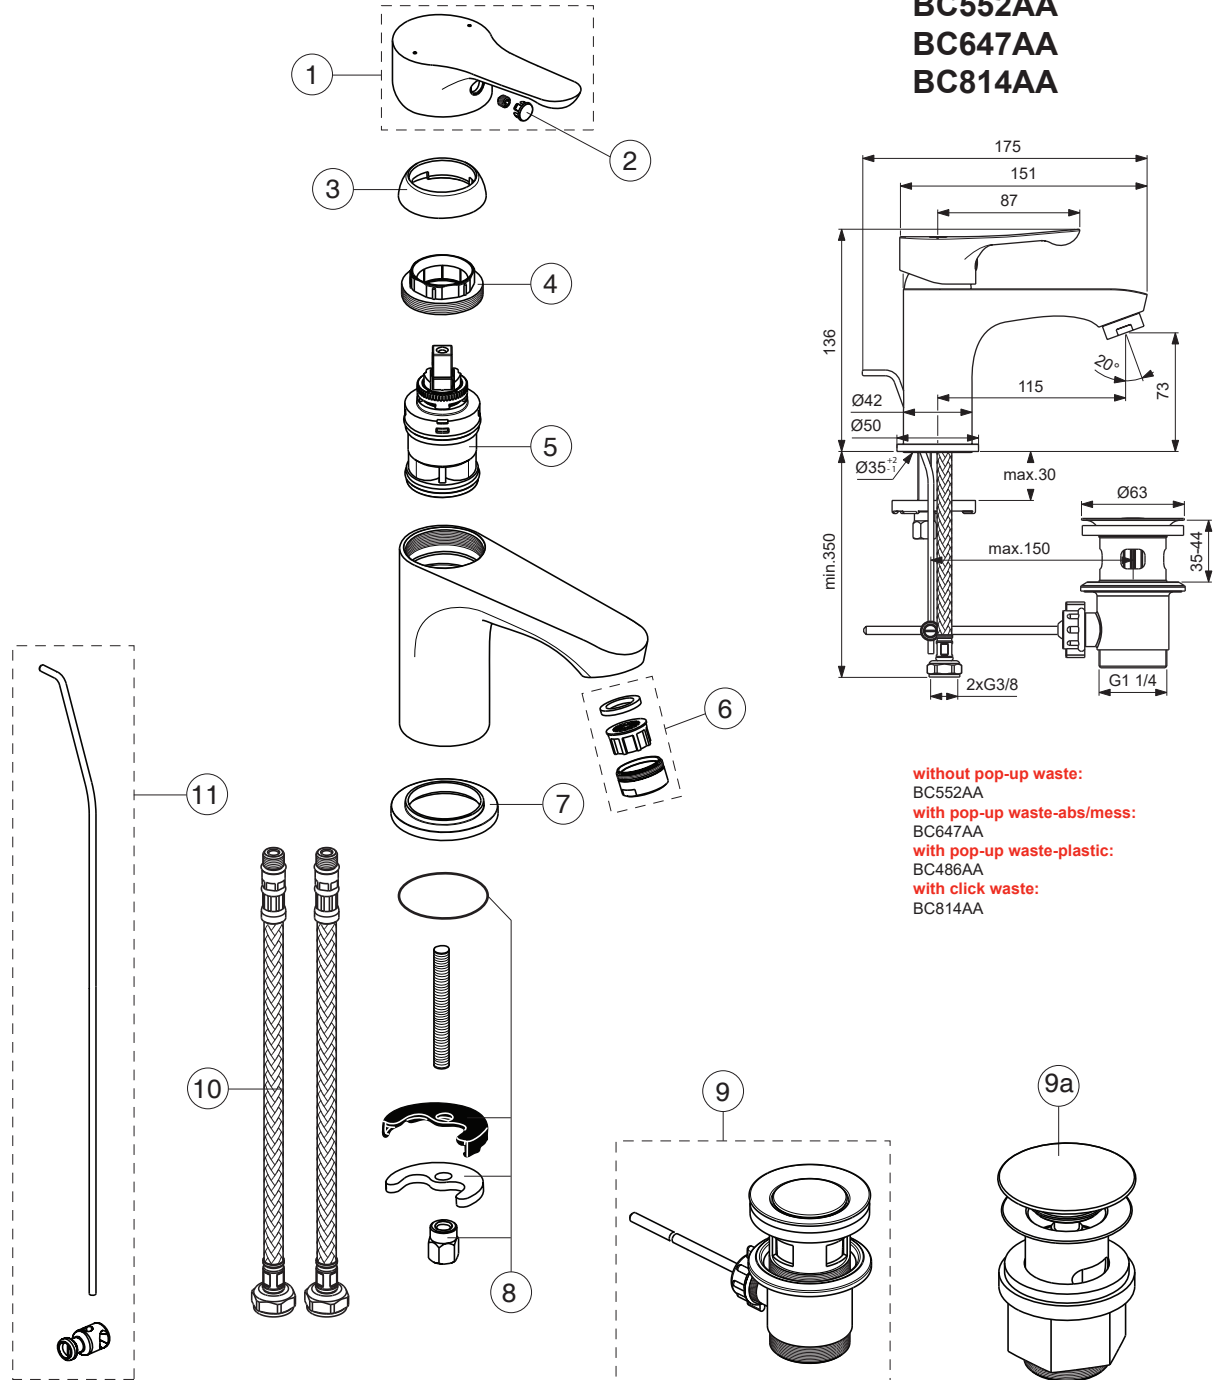

Ideal Standard

Produced from: Jan.2024

ALPHA

BC486AA
BC552AA
BC647AA
BC814AA

without pop-up waste:
BC552AA
with pop-up waste-abs/mess:
BC647AA
with pop-up waste-plastic:
BC486AA
with click waste:
BC814AA

Pos.	Signify	Spare parts-Nr.	Quantity	Pos.	Signify	Spare parts-Nr.	Quantity
1	Lever, w/logo-compl.	B961564AA	1 Set				
2	Cap decorative	B964696NU	1 Pcs.				
3	Cap	B964697AA	1 Pcs.				
4	Screw M38x1.5	B961474NU	1 Pcs.				
5	Cartridge Ø35mm, w/click	B961476NU	1 Pcs.				
6	Aerator M24x1-3.8 L/min	B960883AA	1 Pcs.				
7	Rosette decorative	B960712AA	1 Pcs.				
8	Connecting set	B964702NU	1 Set				
9	Pop-up waste-abs/mess.	B960853AA	1 Set				
	Pop-up waste-plastic	B964550AA	1 Set				
9a	Click waste slotted	S8803AA	1 Set				
	Click waste plastic	B961705AA	1 Set				
10	Fl.pexhose G3/8-L445mm	B960535NU	1 Pcs.				
11	Pop up waste-compl.	B960900AA	1 Set