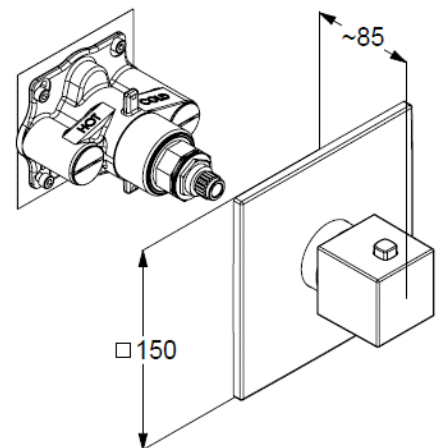

Technische Daten/ Technical Data

KLUDI DECUS

concealed thermostatic fitting
trim set with functional unit

Ref.: 54739N175

Finishes:

N1 Brushed Bronze PVD

Product description

Manufacturer KLUDI GmbH & Co. KG

Typ: KLUDI DECUS

concealed thermostatic fitting

Ref.: 54739N175

concealed thermostatic fitting

pre installation set KLUDI SLIM.BOXX Ref.: 88022

trim set with functional unit

wall mounted

cylindricity handle, metal

without shutt-off-valve

temperature handle with hot water safety at 40°C

flow rate at 3 bar 40 l/min.

with integrated back flow preventer

Produktabbildung/ Product picture

Maßzeichnung/ Dimensional drawing