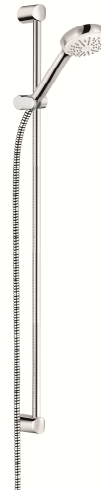

## Technische Daten/ Technical Data

KLUDI LOGO  
shower set 1 S  
DN 15

Ref.: 6819005-00

Finishes:  
05 chrome

Product description  
Manufacturer KLUDI GmbH & Co. KG  
Typ: KLUDI LOGO  
shower set 1 S  
Ref.: 6819005-00

hand shower 1 S  
flow rate at 3 bar 15 l/min.  
1 spray pattern  
with cleaning system  
connection G $\frac{1}{2}$   
sieve seal

shower hose  
plastic coated  
with metal-effect  
with conical nuts  
G $\frac{1}{2}$  x G $\frac{1}{2}$  x 1600mm

wall rail 900mm  
height-adjustable hand shower holder  
with fixing material  
for rigid wall mounting

### Maßzeichnung/ Dimensional drawing