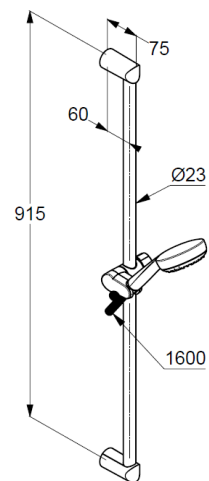

hand shower 1 S  
flow rate at 3 bar 15 l/min.  
1 spray pattern  
with cleaning system  
connection G $\frac{1}{2}$   
sieve seal

shower hose  
plastic coated  
with metal-effect  
with conical nuts  
G $\frac{1}{2}$  x G $\frac{1}{2}$  x 1600mm

wall rail 900mm  
height-adjustable hand shower holder  
with fixing material  
for rigid wall mounting

### Produktabbildung/ Product picture

### Maßzeichnung/ Dimensional drawing