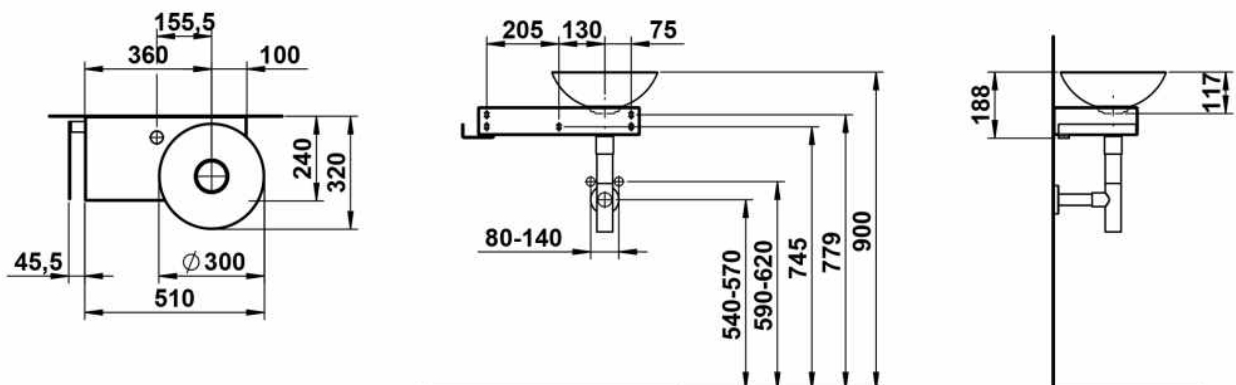

PICCOLO NOVO

Washplace, wall-hung, glazed steel, shelf left, with one tap hole, without overflow, including fixing set, drain valve

DIMENSIONS

Length	555 mm
Width	400 mm
Height	320 mm

COLOUR AND FINISH

<input type="checkbox"/>	000 White
--------------------------	-----------

OPTIONS

111 - one tap hole, without overflow

Base unit / Internal lighting

Net weight (kg) : 8

TECHNICAL DRAWINGS

Piccolo Novo

Piccolo Novo is a wash area that creates more space than it occupies—a true space-saving marvel that skillfully balances minimalist elegance with maximum functionality. Despite its compact size, it commands a remarkable presence without overwhelming the room.

A wash area that perfectly combines functionality and beauty while making the most efficient use of space.