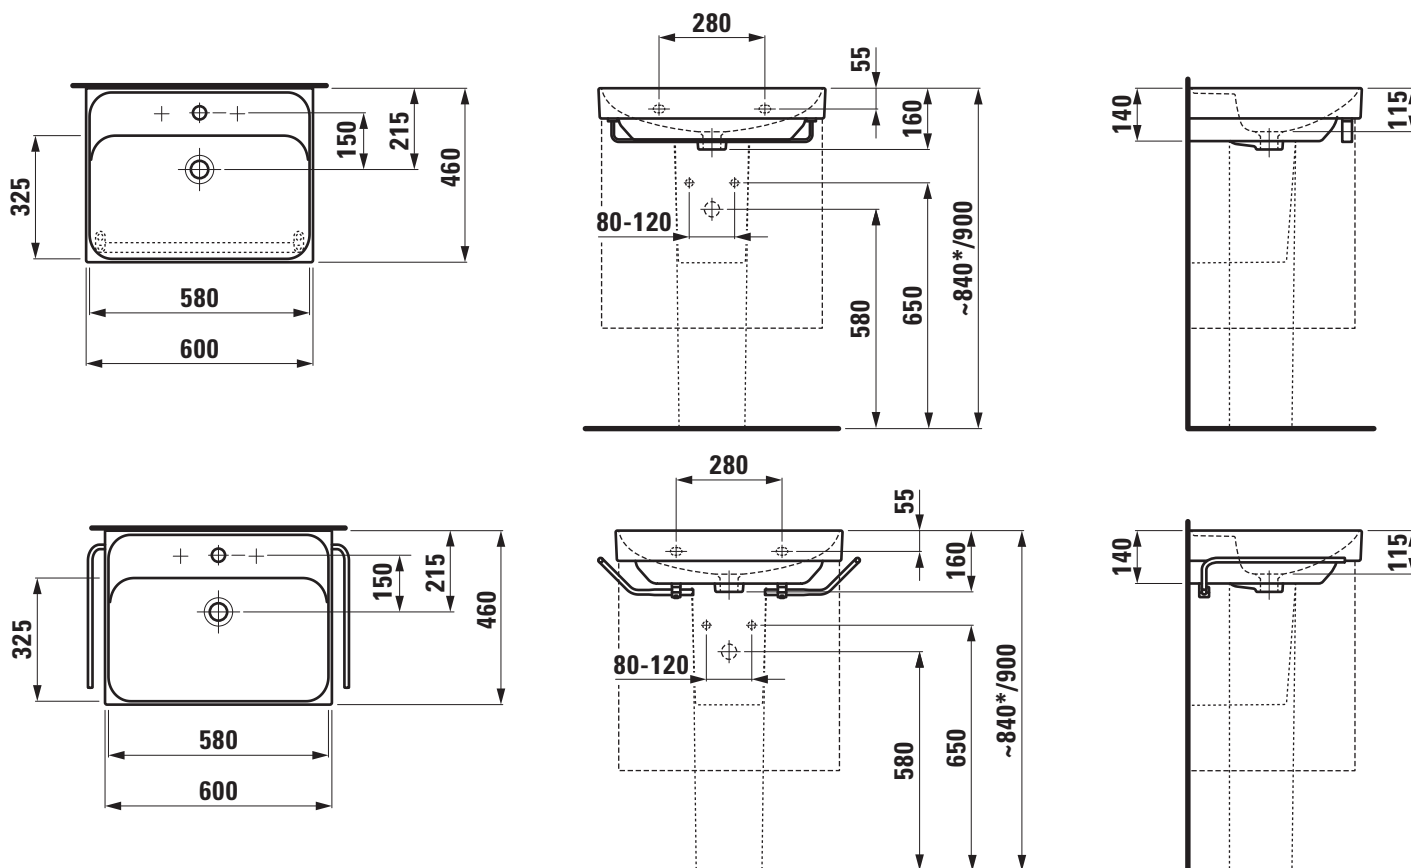

TECHNICAL DATA

Order no.	81011.3
Certified to	EN 31
Dimensions	600 x 460 mm
Inside dimensions of the basin	580 x 325 mm
Basin capacity	6.4 litre (up to bottom line of the overflow)
Specification	Charge 104 – 1 centre tap hole
Special specification	Charge 109 – without tap holes Charge 111 – 1 tap hole, without overflow Charge 112 – without tap hole, without overflow Charge 136 – 3 tap holes, distance 8 inches
Weight	15,1 kg
Accessories excl.	Siphon cover, order no. 81995.1, 81996.3 (3 tap holes not possible) Pedestal, order no. 81995.0, 81996.2

Accessories excl.	Towel rail 550 mm, order no. 38112.3 Towel holder right, order no. 38212.0 Towel holder left, order no. 38212.1
Mounting acc. excl.	Mounting set M10 x 140 mm, order no. 89988.2
Colours	see colour table

SPECIFICATION TEXT

Countertop basin Laufen-MEDA, sanitary ceramic
EN 31
dimensions 600 x 460 mm
1 centre tap hole
Special feature: overflow channel glazed
Further options / accessories: Surface refinement LCC (only white),
without tap holes, 1 tap hole/without overflow, without tap hole/overflow,
3 tap holes distance 8 inches, siphon cover, pedestal, bathtubs,
furniture
Order no. 81011.3

TECHNICAL DRAWINGS / S 1 : 20

* = Effective height must be fixed according to the height of the pedestal.