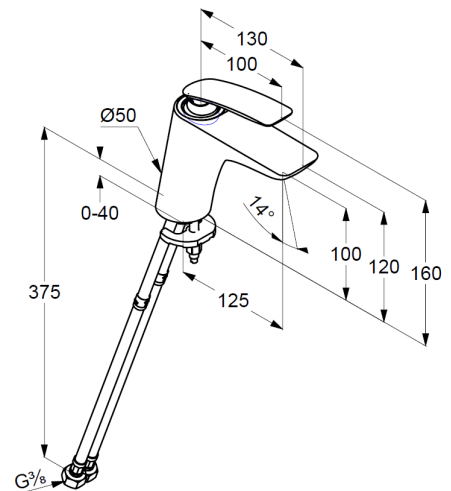

## Technische Daten/ Technical Data

KLUDI BALANCE  
single lever basin mixer  
DN 15

Ref.:  
520260575

Finishes:  
05 chrome

Product description  
Manufacturer KLUDI GmbH & Co. KG  
Typ: KLUDI BALANCE  
single lever basin mixer  
Ref.: 520260575

basin mixer  
single lever mixer  
1-hole mounted  
solid lever, metal  
aerator, S-Pointer M24 PCA  
ceramic cartridge with hot water safety device  
flow rate at 3 bar 5 l/min.  
flexible hoses G $\frac{3}{8}$  DVGW approved  
rapid installation set

### Produktabbildung/ Product picture

### Maßzeichnung/ Dimensional drawing