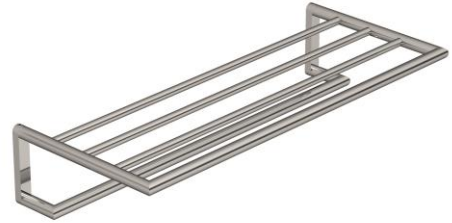

Technische Daten/ Technical Data

KLUDI-VELA R
towel shelf with bath towel holder

Ref.: 5898905

Finishes:
05 chrome

Product description
Manufacturer KLUDI GmbH & Co. KG
Typ: KLUDI-VELA R
towel shelf with bath towel holder
Ref.: 5898905

towel shelf with bath towel holder
wall mounted
with fixing material screws and dowels
wall holder metall

Produktabbildung/ Product picture