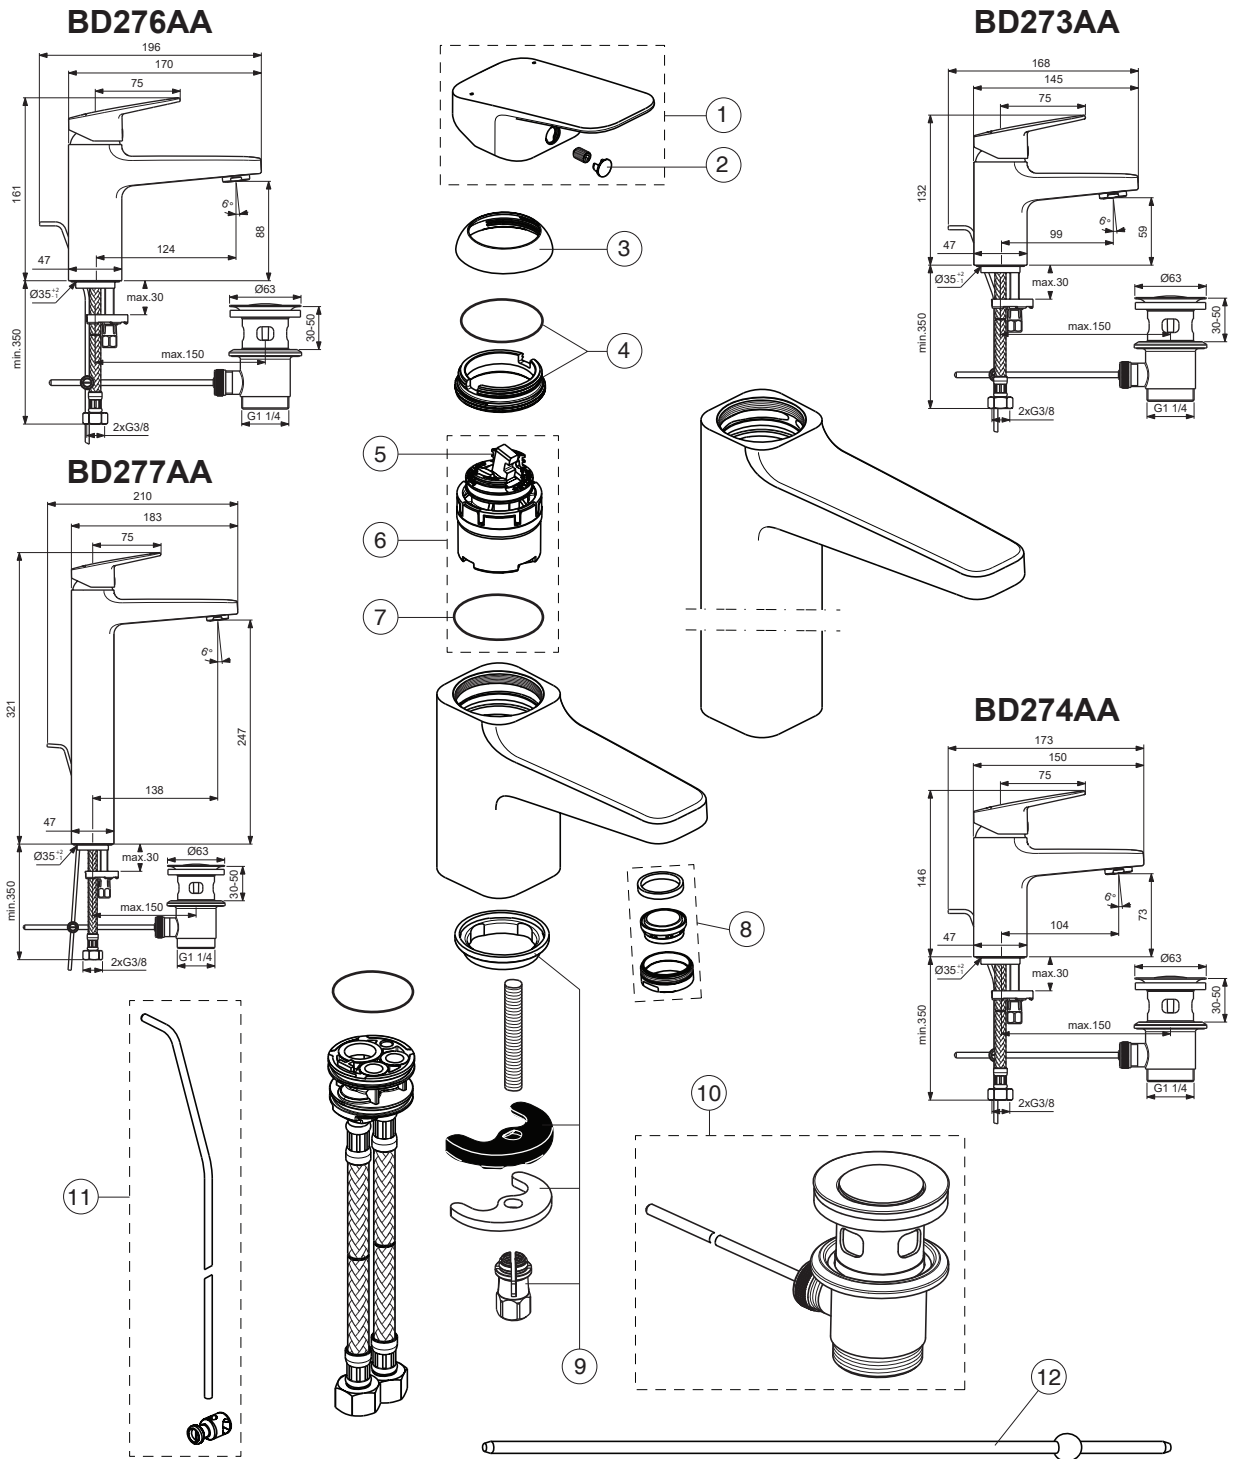

CERAPLAN

Ideal Standard

Produced from: June 2024

Pos.	Signify	Spare parts-Nr.	Quantity	Pos.	Signify	Spare parts-Nr.	Quantity
1	Lever,w/logo	B961716AA	1 Set				
2	Cap decorative	B960473AA	1 Pcs.				
3	Rosette M38x1.5	B961438AA	1 Pcs.				
4	Screw M4x1.5/M38x1.5	B961374NU	1 Set				
5	Hot limit stop	A861181NU	1 Pcs.				
6	Cartridge Ø38mm	B961491NU*	1 Pcs.				
7	O-Ring Ø38x2.5	E960059NU*	1 Set				
8	Perlator M24x1-3.8 L/min	B961946AA	1 Pcs.				
9	Connecting set	B961726NU	1 Set				
10	Pop-up waste-abs/mess	B960853AA	1 Pcs.				
11	Pull-up rod-compl.	B961119AA	1 Set				
12	Waste rod L330mm	A960200AA**	1 Pcs.				

** for BD277AA

*Universal set (not all parts needed)

04.2024

CERAPLAN

Ideal Standard

Produced from: Sept.2023

Pos.	Signify	Spare parts-Nr.	Quantity	Pos.	Signify	Spare parts-Nr.	Quantity
1	Lever,w/logo	B961716AA	1 Set				
2	Cap decorative	B960473AA	1 Pcs.				
3	Rosette M38x1.5	B961438AA	1 Pcs.				
4	Screw M4x1.5/M38x1.5	B961374NU	1 Set				
5	Hot limit stop	A861181NU	1 Pcs.				
6	Cartridge Ø38mm	A861156NU*	1 Pcs.				
7	O-Ring Ø38x2.5	E960059NU*	1 Set				
8	Perlator M24x1-A - 5l/min	B961383AA	1 Pcs.				
9	Connecting set	B961726NU	1 Set				
10	Pop-up drain ass.	A962991AA	1 Pcs.				
11	Pull-up rod-compl.	B961119AA	1 Set				
12	Waste rod L330mm	A960200AA**	1 Pcs.				

** for BD277AA

*Universal set (not all parts needed)

09.2023

CERAPLAN

Ideal Standard

Produced from: Nov.2021

Pos.	Signify	Spare parts-Nr.	Quantity	Pos.	Signify	Spare parts-Nr.	Quantity
1	Lever,w/logo	B961716AA	1 Set				
2	Cap decorative	B960473AA	1 Pcs.				
3	Rosette M38x1.5	B961438AA	1 Pcs.				
4	Screw M4x1.5/M38x1.5	B961374NU	1 Set				
5	Hot limit stop	A861181NU	1 Pcs.				
6	Cartridge Ø38mm	A861156NU*	1 Pcs.				
7	O-Ring Ø38x2.5	E960059NU*	1 Set				
8	Perlator M24x1-A - 5l/min	B961383AA	1 Pcs.				
9	Connecting set	B961726NU	1 Set				
10	Pop-up drain ass.	A962991AA	1 Pcs.				
11	Pull-up rod-compl.	B960900AA	1 Set				
12	Waste rod L330mm	A960200AA**	1 Pcs.				