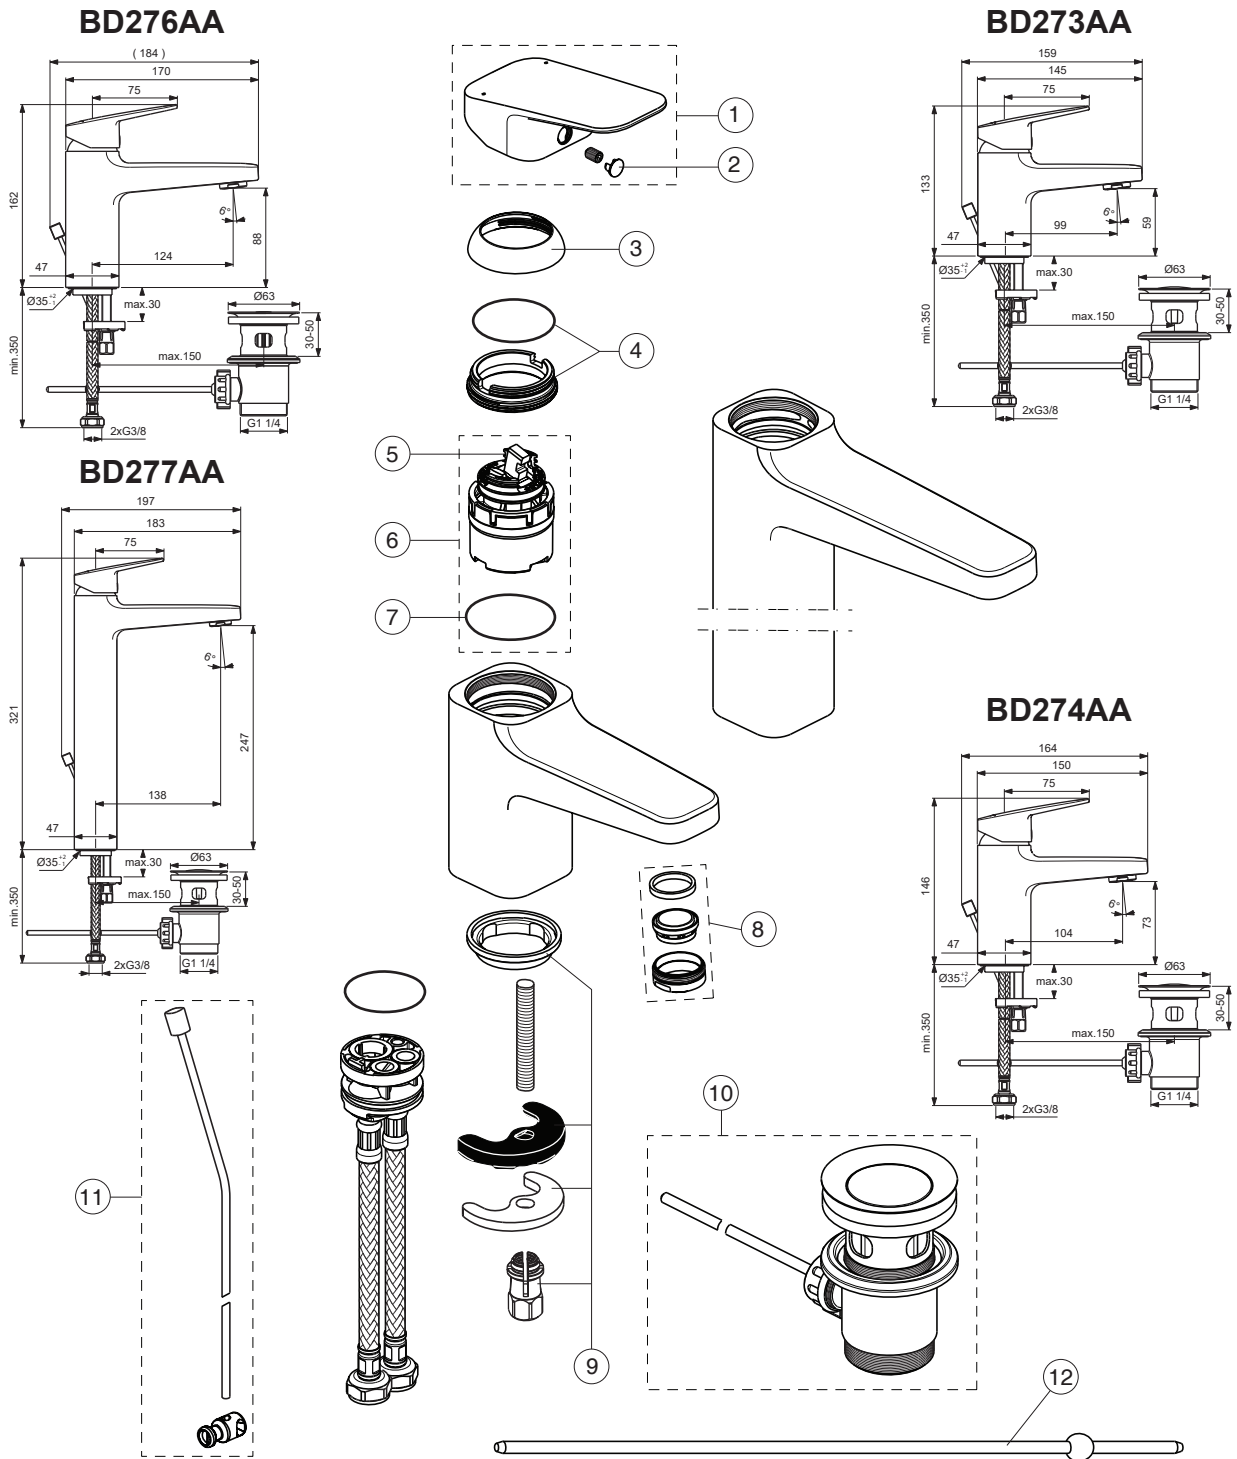

CERAPLAN

Ideal Standard

Produced from: June 2024

Pos.	Signify	Spare parts-Nr.	Quantity	Pos.	Signify	Spare parts-Nr.	Quantity
1	Lever,w/logo	B961716AA	1 Set				
2	Cap decorative	B960473AA	1 Pcs.				
3	Rosette M38x1.5	B961438AA	1 Pcs.				
4	Screw M4x1.5/M38x1.5	B961374NU	1 Set				
5	Hot limit stop	A861181NU	1 Pcs.				
6	Cartridge Ø38mm	B961491NU*	1 Pcs.				
7	O-Ring Ø38x2.5	E960059NU*	1 Set				
8	Perlator M24x1-3.8 L/min	B961946AA	1 Pcs.				
9	Connecting set	B961726NU	1 Set				
10	Pop-up waste-abs/mess	B960853AA	1 Pcs.				
11	Pull-up rod-compl.	B961119AA	1 Set				
12	Waste rod L330mm	A960200AA**	1 Pcs.				

** for BD277AA

*Universal set (not all parts needed)

04.2024

CERAPLAN

Ideal Standard

Produced from: Sept.2023

Pos.	Signify	Spare parts-Nr.	Quantity	Pos.	Signify	Spare parts-Nr.	Quantity
1	Lever,w/logo	B961716AA	1 Set				
2	Cap decorative	B960473AA	1 Pcs.				
3	Rosette M38x1.5	B961438AA	1 Pcs.				
4	Screw M4x1.5/M38x1.5	B961374NU	1 Set				
5	Hot limit stop	A861181NU	1 Pcs.				
6	Cartridge Ø38mm	A861156NU*	1 Pcs.				
7	O-Ring Ø38x2.5	E960059NU*	1 Set				
8	Perlator M24x1-A - 5l/min	B961383AA	1 Pcs.				
9	Connecting set	B961726NU	1 Set				
10	Pop-up drain ass.	A962991AA	1 Pcs.				
11	Pull-up rod-compl.	B961119AA	1 Set				
12	Waste rod L330mm	A960200AA**	1 Pcs.				

** for BD277AA

*Universal set (not all parts needed)

09.2023

CERAPLAN

Ideal Standard

Produced from: Nov.2021

Pos.	Signify	Spare parts-Nr.	Quantity	Pos.	Signify	Spare parts-Nr.	Quantity
1	Lever,w/logo	B961716AA	1 Set				
2	Cap decorative	B960473AA	1 Pcs.				
3	Rosette M38x1.5	B961438AA	1 Pcs.				
4	Screw M4x1.5/M38x1.5	B961374NU	1 Set				
5	Hot limit stop	A861181NU	1 Pcs.				
6	Cartridge Ø38mm	A861156NU*	1 Pcs.				
7	O-Ring Ø38x2.5	E960059NU*	1 Set				
8	Perlator M24x1-A - 5l/min	B961383AA	1 Pcs.				
9	Connecting set	B961726NU	1 Set				
10	Pop-up drain ass.	A962991AA	1 Pcs.				
11	Pull-up rod-compl.	B960900AA	1 Set				
12	Waste rod L330mm	A960200AA**	1 Pcs.				