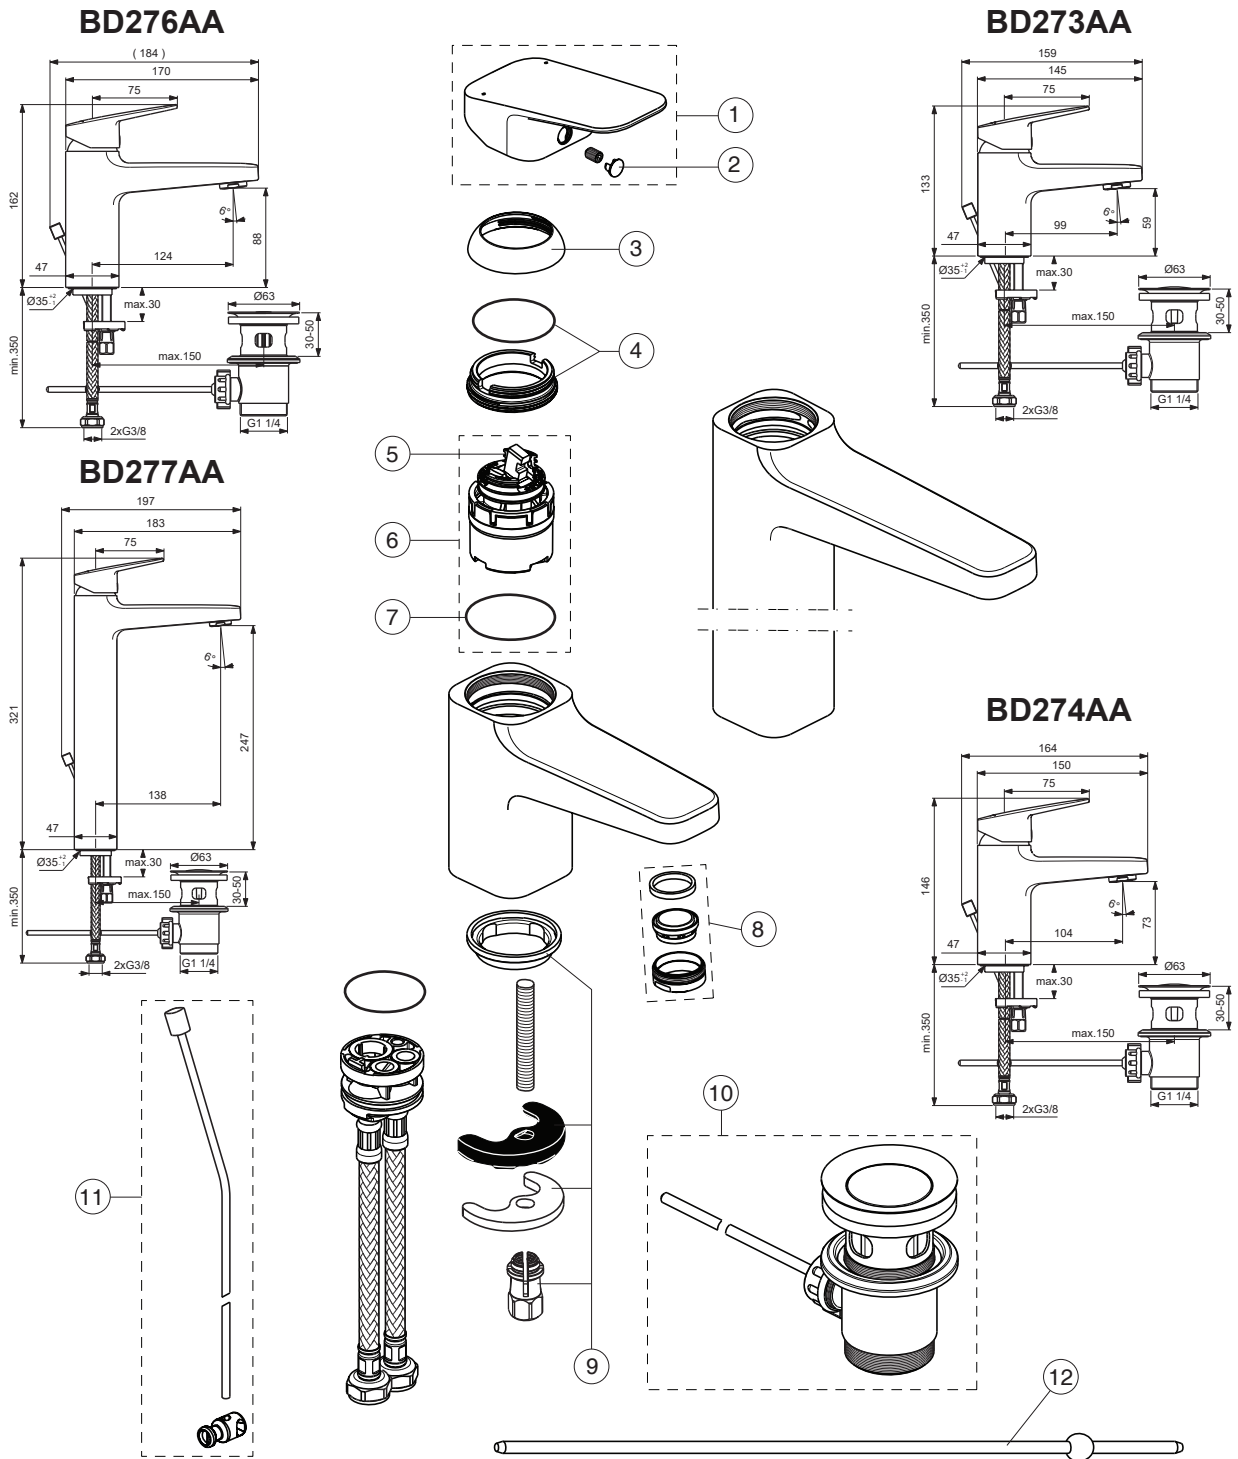

CERAPLAN

Ideal Standard

Produced from: June 2024

Pos.	Signify	Spare parts-Nr.	Quantity	Pos.	Signify	Spare parts-Nr.	Quantity
1	Lever,w/logo	B961716AA	1 Set				
2	Cap decorative	B960473AA	1 Pcs.				
3	Rosette M38x1.5	B961438AA	1 Pcs.				
4	Screw M4x1.5/M38x1.5	B961374NU	1 Set				
5	Hot limit stop	A861181NU	1 Pcs.				
6	Cartridge Ø38mm	B961491NU*	1 Pcs.				
7	O-Ring Ø38x2.5	E960059NU*	1 Set				
8	Perlator M24x1-3.8 L/min	B961946AA	1 Pcs.				
9	Connecting set	B961726NU	1 Set				
10	Pop-up waste-abs/mess	B960853AA	1 Pcs.				
11	Pull-up rod-compl.	B961119AA	1 Set				
12	Waste rod L330mm	A960200AA**	1 Pcs.				

** for BD277AA

*Universal set (not all parts needed)

04.2024

CERAPLAN

Ideal Standard

Produced from: Sept.2023

Pos.	Signify	Spare parts-Nr.	Quantity	Pos.	Signify	Spare parts-Nr.	Quantity
1	Lever,w/logo	B961716AA	1 Set				
2	Cap decorative	B960473AA	1 Pcs.				
3	Rosette M38x1.5	B961438AA	1 Pcs.				
4	Screw M4x1.5/M38x1.5	B961374NU	1 Set				
5	Hot limit stop	A861181NU	1 Pcs.				
6	Cartridge Ø38mm	A861156NU*	1 Pcs.				
7	O-Ring Ø38x2.5	E960059NU*	1 Set				
8	Perlator M24x1-A - 5l/min	B961383AA	1 Pcs.				
9	Connecting set	B961726NU	1 Set				
10	Pop-up drain ass.	A962991AA	1 Pcs.				
11	Pull-up rod-compl.	B961119AA	1 Set				
12	Waste rod L330mm	A960200AA**	1 Pcs.				

** for BD277AA

*Universal set (not all parts needed)

09.2023

CERAPLAN

Ideal Standard

Produced from: Nov.2021

Pos.	Signify	Spare parts-Nr.	Quantity	Pos.	Signify	Spare parts-Nr.	Quantity
1	Lever,w/logo	B961716AA	1 Set				
2	Cap decorative	B960473AA	1 Pcs.				
3	Rosette M38x1.5	B961438AA	1 Pcs.				
4	Screw M4x1.5/M38x1.5	B961374NU	1 Set				
5	Hot limit stop	A861181NU	1 Pcs.				
6	Cartridge Ø38mm	A861156NU*	1 Pcs.				
7	O-Ring Ø38x2.5	E960059NU*	1 Set				
8	Perlator M24x1-A - 5l/min	B961383AA	1 Pcs.				
9	Connecting set	B961726NU	1 Set				
10	Pop-up drain ass.	A962991AA	1 Pcs.				
11	Pull-up rod-compl.	B960900AA	1 Set				
12	Waste rod L330mm	A960200AA**	1 Pcs.				