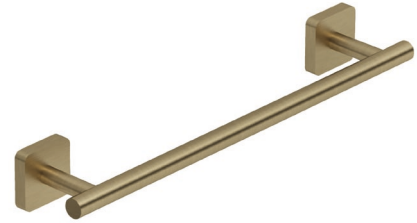

Technische Daten/ Technical Data

KLUDI-VELA S
hand towel holder

Ref.: 25962NO

Finishes:
NO Brushed Gold (18) PVD

Product description
Manufacturer KLUDI GmbH & Co. KG
Typ: KLUDI-VELA S
hand towel holder
Ref.: 25962NO

hand towel holder
L= 348mm
fixed
wall mounted (screws or gluing)
with fixing material screws and dowels
glue-set Ref. 94006800-00 order separately
wall holder metall

Produktabbildung/ Product picture