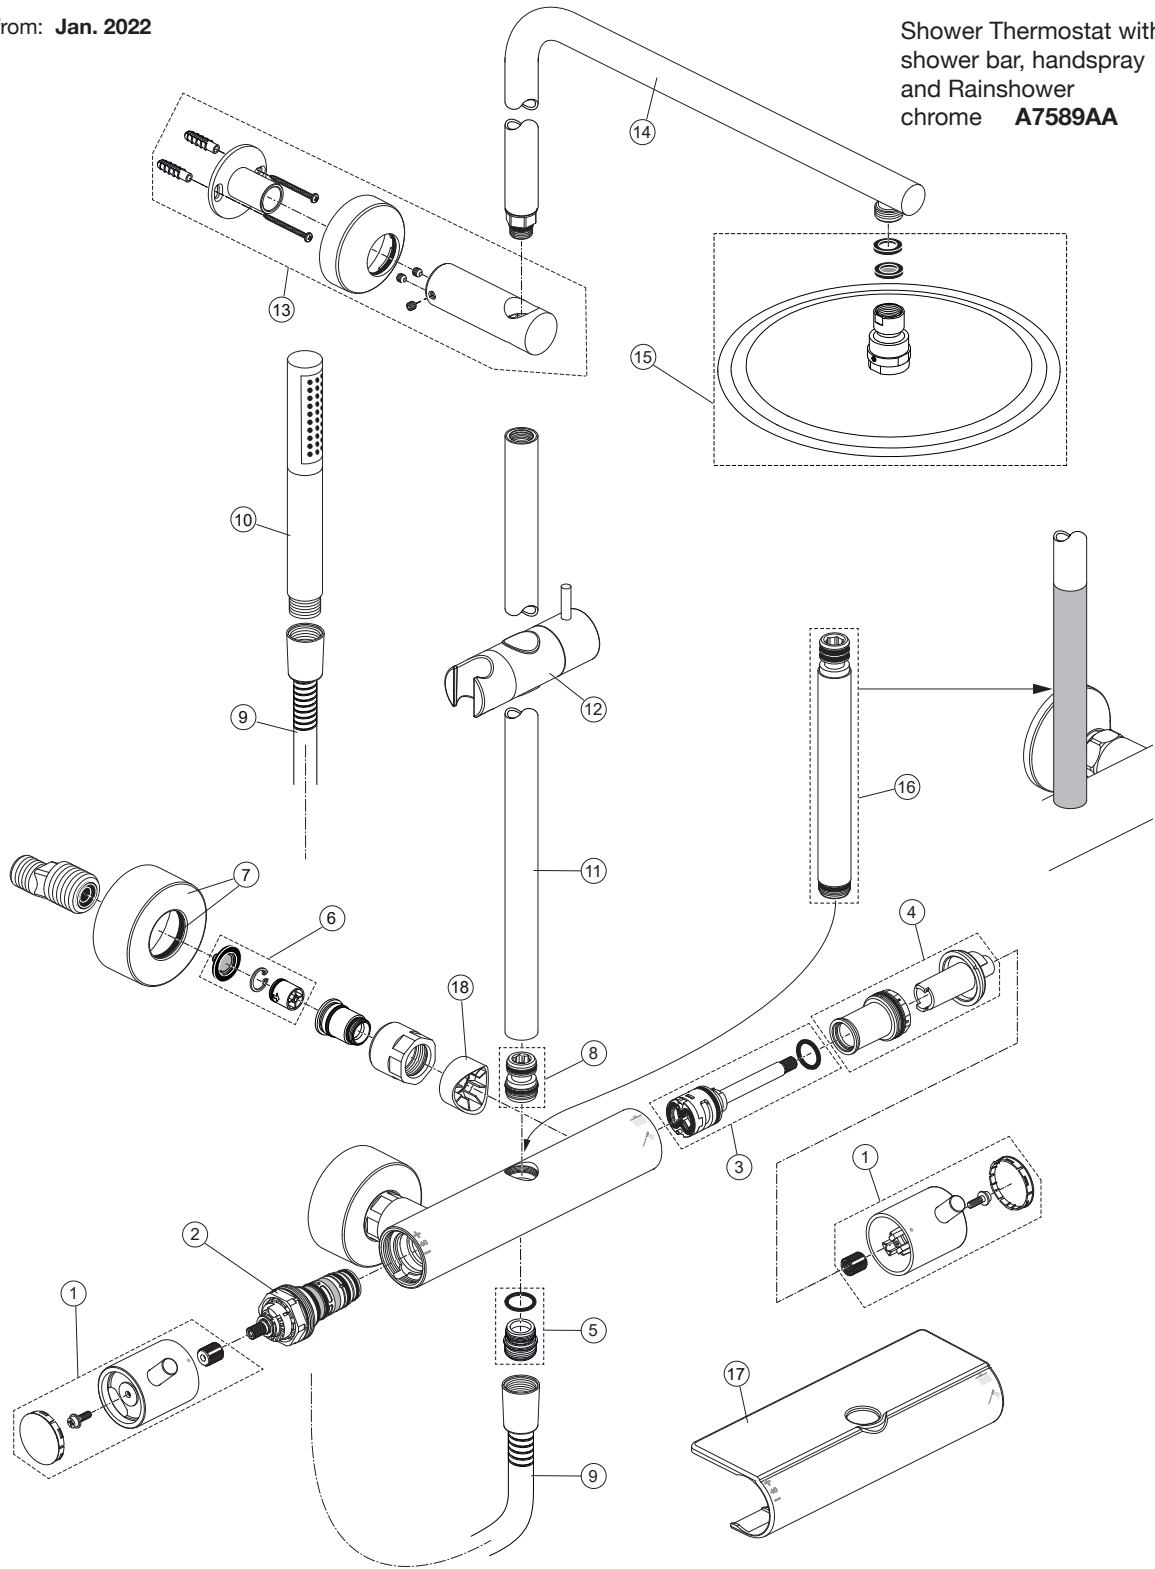

Produced from: Jan. 2022

Shower Thermostat with diverter,
shower bar, handspray
and Rainshower
chrome **A7589AA**

Replace XX with the appropriate finish code

Chrome = AA Silver Storm = GN Gold = A2 Magnetic Grey = A5 Silk black = XG

Example spare part order:

A 861 568 AA in Chrome

Pos.	Description	Part-Number	Qty.	Pos.	Description	Part-Number	Qty.
1	Handle cpl.	A 861 568 XX	1 Set	11	Shower bar	A 861 388 XX	1 pcs
2	Thermostatic Cartridge cpl.	A 861 371 NU	1 pcs	12	Slider & holder f. handshr.	B 961 024 XX	1 Set
3	Stop valve with diverter	A 861 375 NU	1 Set	13	Wall fixation complete	A 861 389 XX	1 Set
4	Thread ring + stopring cpl.	A 861 376 NU	1 Set	14	Pipe (bend)	A 861 569 XX	1 pcs
5	Nipple G1/2 outside cpl.	A 861 498 NU	1 Set	15	Headshower Ø300 mm	A 5803 XX	1 pcs
6	Non-return valve	A 861 372 NU	1 Set	16	Extension kit 150mm long	A 861 379 XX	1 Set
7	Escutcheon cpl. (Colour Silk black)	B 960 714 XX B 961 016 XG	2 Set 2 Set	17	Extension kit 300mm long	A 861 380 XX	1 Set
8	Connection nipple cpl.	A 861 385 NU	1 Set	18	Warp over shelf	A 861 383 AA**	1 pcs
9	Shower hose 1750 mm	BE 175 XX	1 pcs		Escutcheon Ø32 (Colour Silk black) Ø37	A 861 816 XX A 861 815 XG	2 pcs 2 pcs
10	Handspray 1F-8l/min	BC 774 XX	1 pcs				