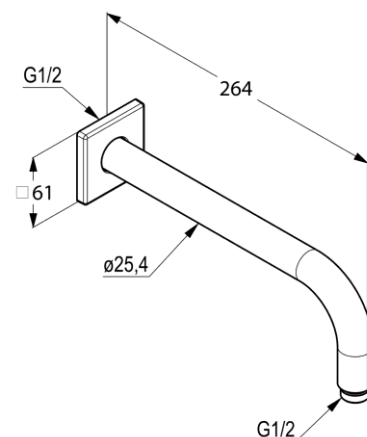

Product: KLUDI shower arm DN 15

Ref.: 6653305-00

Product description

shower arm DN 15
for KLUDI headshower DN 15
projection 264 mm
with sliding cover plate 61x61 mm

Finishes:
05 chrome

Advertisement

* KLUDI GmbH & Co KG KLUDI shower arm item no. 6653305-00
** chrome plated brass, DIN EN 248 / DIN 50930-6

shower arm, manufacturer KLUDI GmbH & Co KG KLUDI shower arm item no. 6653305-00, DN 15, chrome plated brass, rigid shower arm for headshowers with ball joint, rosette 61x61 mm, projection 264 mm, connection 1/2 inch male thread, PN 5,

Product picture

Dimensional drawing

Flow rate diagram