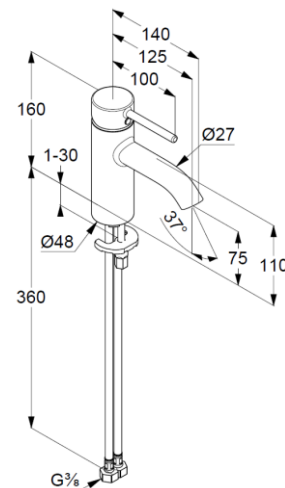

## Technische Daten/ Technical Data

KLUDI BOZZ  
single lever basin mixer 75  
DN 15

Ref.:  
383890576WR4

Finishes:  
05 chrome

Product description  
Manufacturer KLUDI GmbH & Co. KG  
Typ: KLUDI BOZZ  
single lever basin mixer 75  
Ref.: 383890576WR4

basin mixer  
single lever mixer  
1-hole mounted  
solid handle, metal  
aerator M18,5 PCA  
ceramic cartridge with hot water safety device  
middle position cold water  
flow rate at 3 bar 3,8 l/ min.  
flexible hoses G $\frac{3}{8}$  DVGW approved  
rapid installation set

### Produktabbildung/ Product picture

### Maßzeichnung/ Dimensional drawing