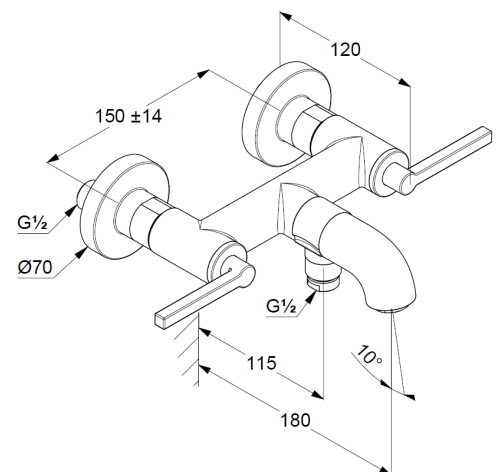

Technische Daten/ Technical Data

KLUDI NOVA FONTE
bath-and shower mixer
DN 15
Style: Puristic

Ref.: 2054ON015

Finishes:
NO Brushed Gold (18) PVD

Product description
Manufacturer KLUDI GmbH & Co. KG
Typ: KLUDI NOVA FONTE
bath-and shower mixer
Ref.: 2054ON015

bath-and shower mixer
2-handle mixer
wall mounted
automatic diverter: shower/bath
wing handle, metal
aerator, S-Pointer M24
protected against back flow
shower outlet G1/2
ceramic headparts 90° (right/left)
flow rate at 3 bar 23 l/min.
S-unions G1/2 x G3/4

Produktabbildung/ Product picture

Maßzeichnung/ Dimensional drawing

Durchfluss/ Flow rate