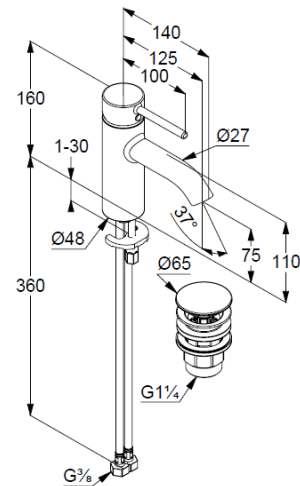

Technische Daten/ Technical Data

KLUDI BOZZ
single lever basin mixer 75
DN 15

Ref.:
382660576

Finishes:
05 chrome

Product description
Manufacturer KLUDI GmbH & Co. KG
Typ: KLUDI BOZZ
single lever basin mixer 75
Ref.: 382660576

basin mixer
single lever mixer
1-hole mounted
solid lever, metal
aerator, S-Pointer M18,5 PCA
ceramic cartridge with hot water safety device
flow rate at 3 bar 5 l/min.
flexible hoses G $\frac{3}{8}$ DVGW approved
rapid installation set
push open waste G1 $\frac{1}{4}$
for washbasin with overflow

Produktabbildung/ Product picture

Maßzeichnung/ Dimensional drawing

Durchfluss/ Flow rate