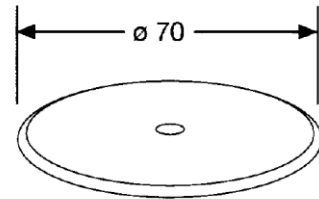

## Technische Daten/ Technical Data

KLUDI TASSO 50  
waste set  
trim set without pre-installation set

Ref.: 7152005-00

Finishes:  
05 chrome

Product description  
Manufacturer KLUDI GmbH & Co. KG  
Typ: KLUDI TASSO 50  
waste set  
Ref.: 7152005-00

trim set without pre-installation set  
trim set for concealed parts (rough in) Ref.: 2152000-00

Produktabbildung/ Product picture

Maßzeichnung/ Dimensional drawing

Durchfluss/ Flow rate