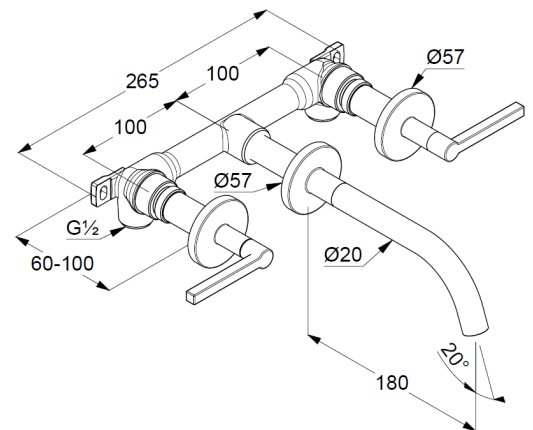

Technische Daten/ Technical Data

KLUDI NOVA FONTE
wall mounted basin mixer
DN 15
Style: Puristic

Ref.: 20144N115

Finishes:
N1 Brushed Bronze PVD

Product description
Manufacturer KLUDI GmbH & Co. KG
Typ: KLUDI NOVA FONTE
wall mounted basin mixer
projection 180mm
Ref.: 20144N115

wall mounted basin mixer
concealed basin mixer
2-handle mixer
pre-installation set with trim set
wall mounted
3-hole mounted
wing handle, metal
aerator M18,5 PCA laminar
ceramic headparts 90° (right/left)
flow rate at 3 bar 5,6 l/min.

Produktabbildung/ Product picture

Maßzeichnung/ Dimensional drawing

Durchfluss/ Flow rate