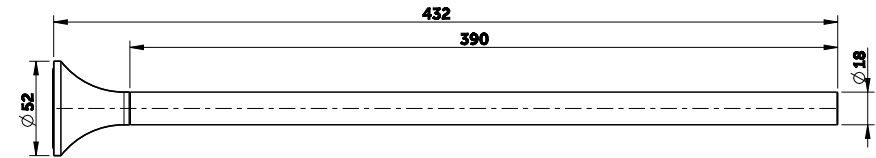

Ideal Standard

LDV

T5500**

Ideal Standard International NV
Corporate Village - Gent Building
Da Vincilaan 2
1935 Zaventem
Belgium

1

2

3

4