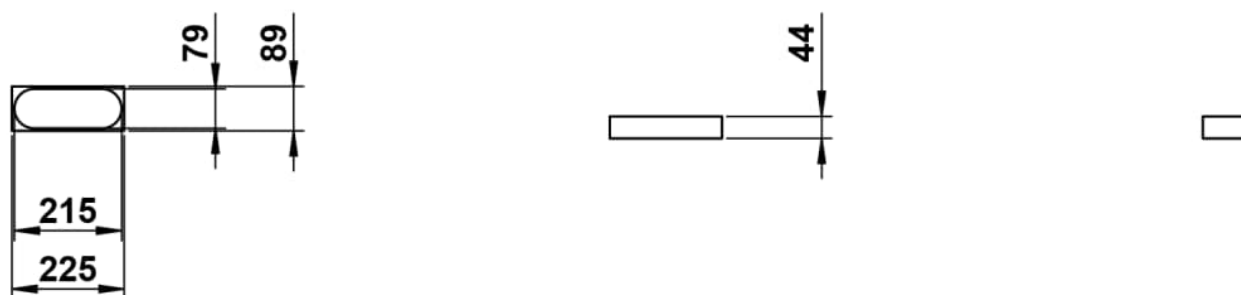

ASSIST

Box, American walnut, oiled, with oval cutout

DIMENSIONS

Length	225 mm
Width	89 mm
Height	44 mm

COLOUR AND FINISH

Installation type : Wall-mounted

Net weight (kg) : 0.4

Material : Metal

Shape : Rectangular

TECHNICAL DRAWINGS

ASSIST

Assist is more than just a functional accessory – it is an architectural statement. With its floating lightness and uncompromising linearity, Assist introduces a new dimension of design into the bathroom. The shelves provide space for everyday essentials without creating visual clutter. Whether in private bathrooms or high-end commercial spaces, its understated design integrates seamlessly, allowing materials and forms to take center stage. Assist is the perfect addition to spaces that are not merely designed, but composed.