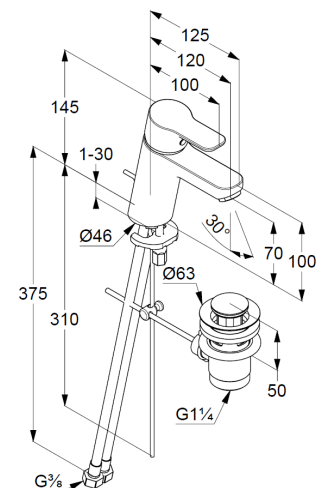

basin mixer  
single lever mixer  
1-hole mounted  
solid handle, metal  
aerator M24 PCA  
ceramic cartridge with hot water safety device  
flow rate at 3 bar 5 l/min.  
flexible hoses G $\frac{3}{8}$  DVGW approved  
rapid installation set  
pop up waste G1 $\frac{1}{4}$  metal

### Produktabbildung/ Product picture

### Maßzeichnung/ Dimensional drawing