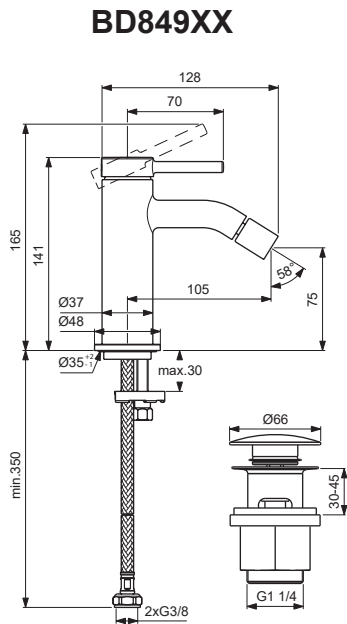

Ideal Standard

Produced from: Nov.2024

CERALINE NUOVO

Pos.	Signify	Spare parts-Nr.	Quantity	Pos.	Signify	Spare parts-Nr.	Quantity
1	Lever	B961914XX	1 Set				
2	Rubber button	A963751XX	1 Pcs.				
3	Rosette	B961915XX	1 Set				
4	Screw M33x1.5	B961916NU	1 Set				
5	Cartridge Ø28mm	B961920NU	1 Set				
6	Ball joint M16x1	A861421XX	1 Pcs.				
7	Aer.cacheM16.5x1-1G	B961901NU	1 Set				
8	Escutcheon	A861227XX	1 Pcs.				
9	Fixation set	A964520NU	1 Set				
10	Pop-up drain ass.	B960853XX	1 Pcs.				
10a	Click waste-plastic	B961705XX	1 Pcs.				
11	Pull-up rod-compl.	B960900XX	1 Set				

CERALINE NUOVO

Ideal Standard

Produced from: Oct.2023

click waste:
BD849AA - plastic
BD849XG - abs/mess

For XX:
AA=chrome
XG=silk black

Pos.	Signify	Spare parts-Nr.	Quantity	Pos.	Signify	Spare parts-Nr.	Quantity
1	Lever	B961914XX	1 Set				
2	Rubber button	A963751XX	1 Pcs.				
3	Rosette	B961915XX	1 Set				
4	Screw M33x1.5	B961916NU	1 Set				
5	Cartridge Ø28mm	B961920NU	1 Set				
6	Ball joint M16x1	A861421XX	1 Pcs.				
7	Aer.cacheM16.5x1-1G	B961901NU	1 Set				
8	Escutcheon	A861227XX	1 Pcs.				
9	Fixation set	A964520NU	1 Set				
10	Pop-up drain ass.	B960853XX	1 Pcs.				
10a	Click waste-plastic	B961705AA	1 Pcs.				
10b	Click waste-brass	E1482XX	1 Pcs.				
11	Pull-up rod-compl.	B960900XX	1 Set				