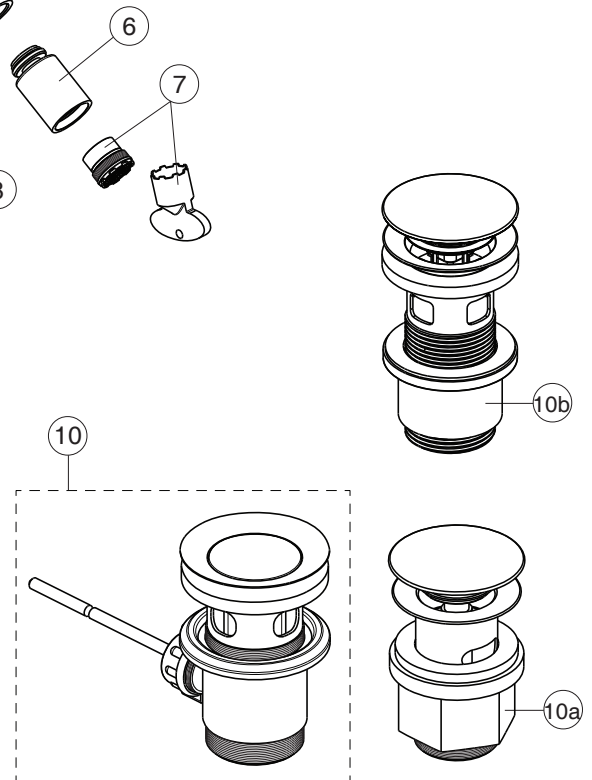

Ideal Standard

Produced from: Nov.2024

CERALINE NUOVO

Pos.	Signify	Spare parts-Nr.	Quantity	Pos.	Signify	Spare parts-Nr.	Quantity
1	Lever	B961914XX	1 Set				
2	Rubber button	A963751XX	1 Pcs.				
3	Rosette	B961915XX	1 Set				
4	Screw M33x1.5	B961916NU	1 Set				
5	Cartridge Ø28mm	B961920NU	1 Set				
6	Ball joint M16x1	A861421XX	1 Pcs.				
7	Aer.cacheM16.5x1-1G	B961901NU	1 Set				
8	Escutcheon	A861227XX	1 Pcs.				
9	Fixation set	A964520NU	1 Set				
10	Pop-up drain ass.	B960853XX	1 Pcs.				
10a	Click waste-plastic	B961705XX	1 Pcs.				
11	Pull-up rod-compl.	B960900XX	1 Set				

CERALINE NUOVO

Ideal Standard

Produced from: Oct.2023

click waste:
BD849AA - plastic
BD849XG - abs/mess

For XX:
AA=chrome
XG=silk black

Pos.	Signify	Spare parts-Nr.	Quantity	Pos.	Signify	Spare parts-Nr.	Quantity
1	Lever	B961914XX	1 Set				
2	Rubber button	A963751XX	1 Pcs.				
3	Rosette	B961915XX	1 Set				
4	Screw M33x1.5	B961916NU	1 Set				
5	Cartridge Ø28mm	B961920NU	1 Set				
6	Ball joint M16x1	A861421XX	1 Pcs.				
7	Aer.cacheM16.5x1-1G	B961901NU	1 Set				
8	Escutcheon	A861227XX	1 Pcs.				
9	Fixation set	A964520NU	1 Set				
10	Pop-up drain ass.	B960853XX	1 Pcs.				
10a	Click waste-plastic	B961705AA	1 Pcs.				
10b	Click waste-brass	E1482XX	1 Pcs.				
11	Pull-up rod-compl.	B960900XX	1 Set				