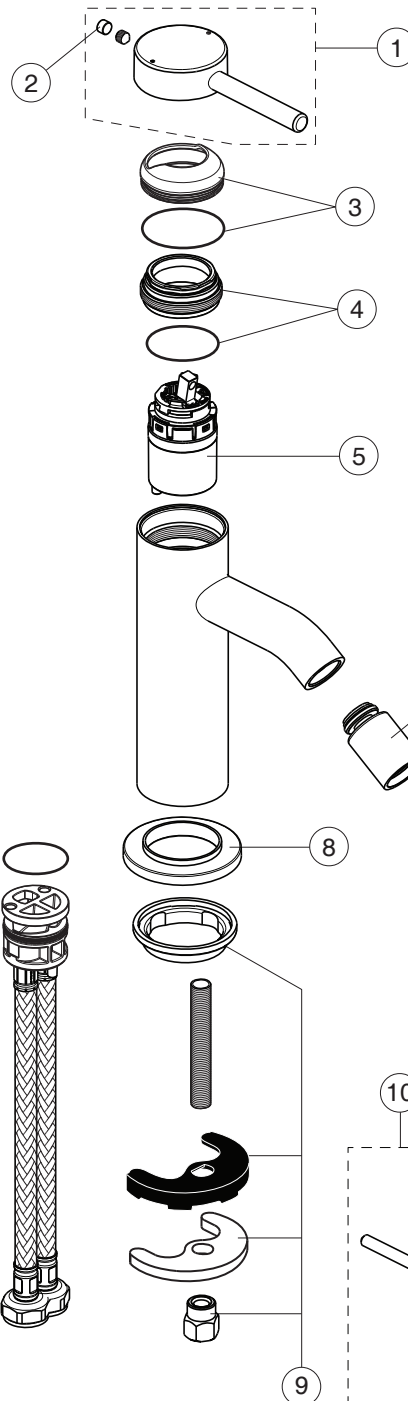

Ideal Standard

Produced from: Nov.2024

CERALINE NUOVO

Pos.	Signify	Spare parts-Nr.	Quantity	Pos.	Signify	Spare parts-Nr.	Quantity
1	Lever	B961914XX	1 Set				
2	Rubber button	A963751XX	1 Pcs.				
3	Rosette	B961915XX	1 Set				
4	Screw M33x1.5	B961916NU	1 Set				
5	Cartridge Ø28mm	B961920NU	1 Set				
6	Ball joint M16x1	A861421XX	1 Pcs.				
7	Aer.cacheM16.5x1-1G	B961901NU	1 Set				
8	Escutcheon	A861227XX	1 Pcs.				
9	Fixation set	A964520NU	1 Set				
10	Pop-up drain ass.	B960853XX	1 Pcs.				
10a	Click waste-plastic	B961705XX	1 Pcs.				
11	Pull-up rod-compl.	B960900XX	1 Set				

CERALINE NUOVO

Ideal Standard

Produced from: Oct.2023

click waste:
BD849AA - plastic
BD849XG - abs/mess

For XX:
AA=chrome
XG=silk black

Pos.	Signify	Spare parts-Nr.	Quantity	Pos.	Signify	Spare parts-Nr.	Quantity
1	Lever	B961914XX	1 Set				
2	Rubber button	A963751XX	1 Pcs.				
3	Rosette	B961915XX	1 Set				
4	Screw M33x1.5	B961916NU	1 Set				
5	Cartridge Ø28mm	B961920NU	1 Set				
6	Ball joint M16x1	A861421XX	1 Pcs.				
7	Aer.cacheM16.5x1-1G	B961901NU	1 Set				
8	Escutcheon	A861227XX	1 Pcs.				
9	Fixation set	A964520NU	1 Set				
10	Pop-up drain ass.	B960853XX	1 Pcs.				
10a	Click waste-plastic	B961705AA	1 Pcs.				
10b	Click waste-brass	E1482XX	1 Pcs.				
11	Pull-up rod-compl.	B960900XX	1 Set				