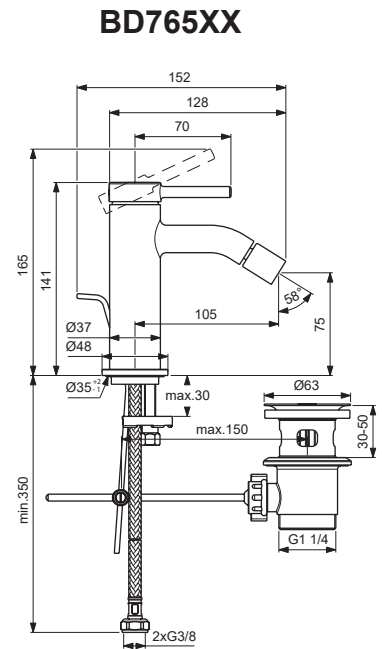

Ideal Standard

Produced from: Nov.2024

CERALINE NUOVO

Pos.	Signify	Spare parts-Nr.	Quantity	Pos.	Signify	Spare parts-Nr.	Quantity
1	Lever	B961914XX	1 Set				
2	Rubber button	A963751XX	1 Pcs.				
3	Rosette	B961915XX	1 Set				
4	Screw M33x1.5	B961916NU	1 Set				
5	Cartridge Ø28mm	B961920NU	1 Set				
6	Ball joint M16x1	A861421XX	1 Pcs.				
7	Aer.cacheM16.5x1-1G	B961901NU	1 Set				
8	Escutcheon	A861227XX	1 Pcs.				
9	Fixation set	A964520NU	1 Set				
10	Pop-up drain ass.	B960853XX	1 Pcs.				
10a	Click waste-plastic	B961705XX	1 Pcs.				
11	Pull-up rod-compl.	B960900XX	1 Set				

CERALINE NUOVO

Ideal Standard

Produced from: Oct.2023

click waste:
BD849AA - plastic
BD849XG - abs/mess

For XX:
AA=chrome
XG=silk black

Pos.	Signify	Spare parts-Nr.	Quantity	Pos.	Signify	Spare parts-Nr.	Quantity
1	Lever	B961914XX	1 Set				
2	Rubber button	A963751XX	1 Pcs.				
3	Rosette	B961915XX	1 Set				
4	Screw M33x1.5	B961916NU	1 Set				
5	Cartridge Ø28mm	B961920NU	1 Set				
6	Ball joint M16x1	A861421XX	1 Pcs.				
7	Aer.cacheM16.5x1-1G	B961901NU	1 Set				
8	Escutcheon	A861227XX	1 Pcs.				
9	Fixation set	A964520NU	1 Set				
10	Pop-up drain ass.	B960853XX	1 Pcs.				
10a	Click waste-plastic	B961705AA	1 Pcs.				
10b	Click waste-brass	E1482XX	1 Pcs.				
11	Pull-up rod-compl.	B960900XX	1 Set				