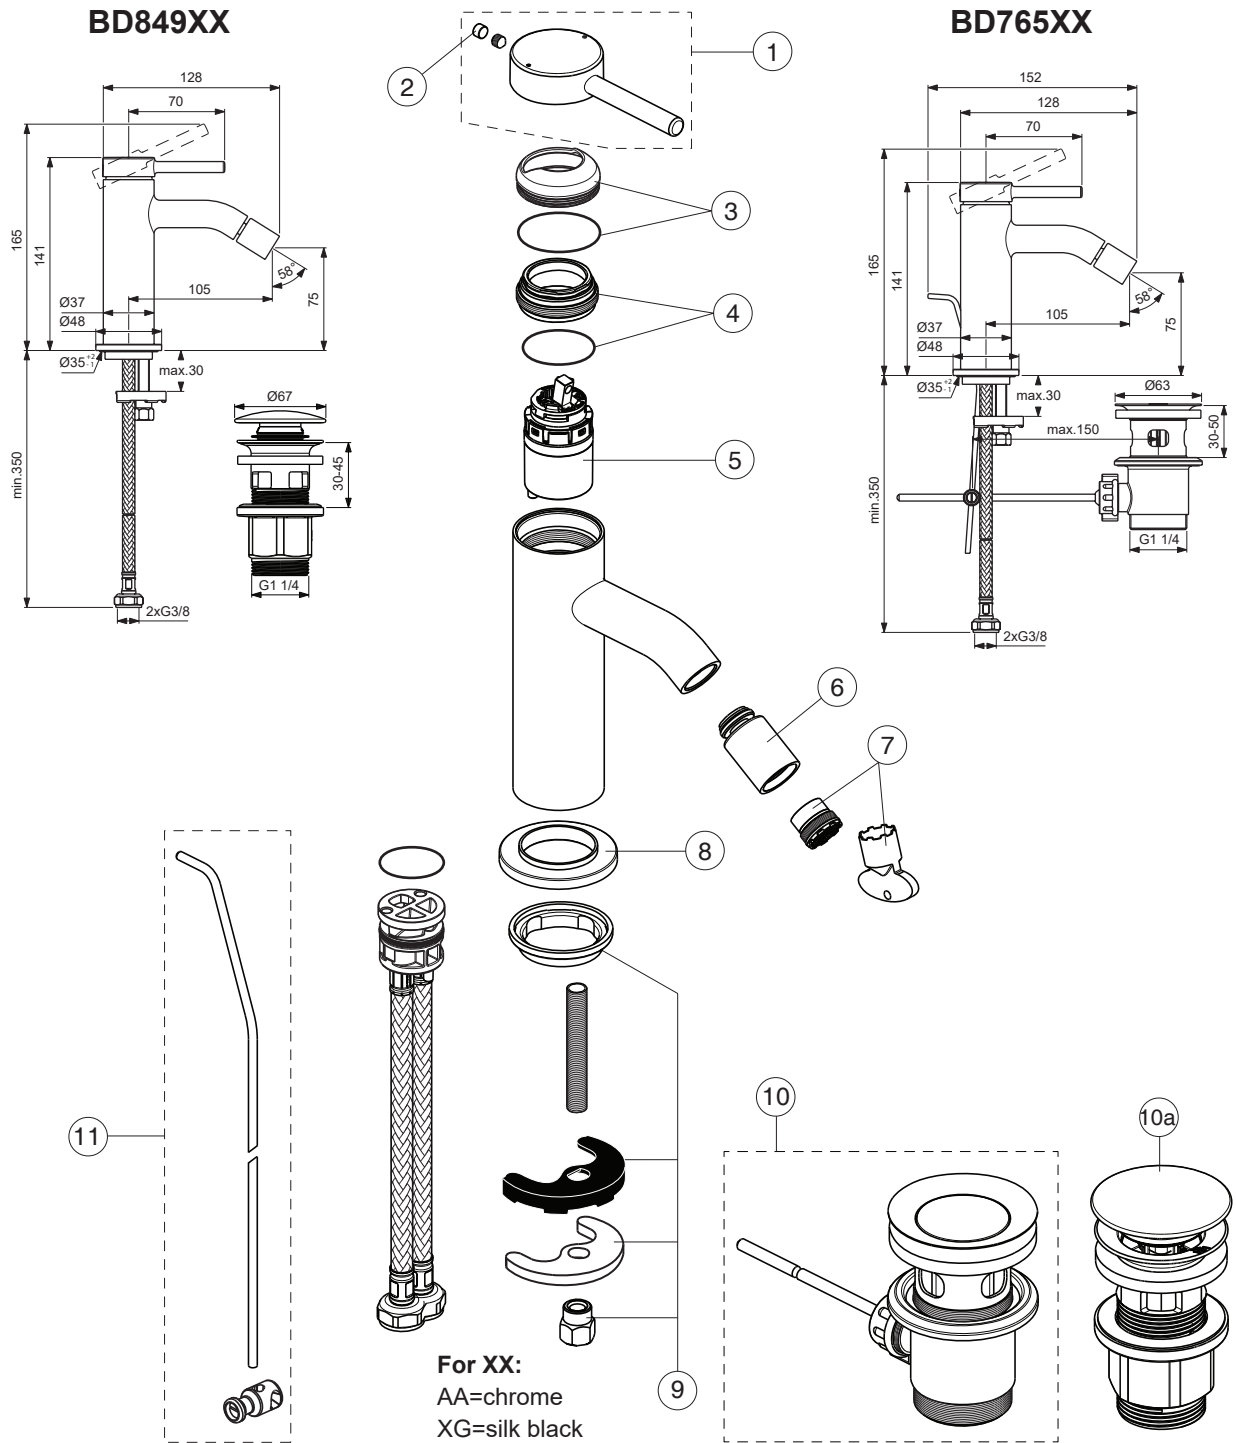

Ideal Standard

Produced from: Nov.2024

CERALINE NUOVO

Pos.	Signify	Spare parts-Nr.	Quantity	Pos.	Signify	Spare parts-Nr.	Quantity
1	Lever	B961914XX	1 Set				
2	Rubber button	A963751XX	1 Pcs.				
3	Rosette	B961915XX	1 Set				
4	Screw M33x1.5	B961916NU	1 Set				
5	Cartridge Ø28mm	B961920NU	1 Set				
6	Ball joint M16x1	A861421XX	1 Pcs.				
7	Aer.cacheM16.5x1-1G	B961901NU	1 Set				
8	Escutcheon	A861227XX	1 Pcs.				
9	Fixation set	A964520NU	1 Set				
10	Pop-up drain ass.	B960853XX	1 Pcs.				
10a	Click waste-plastic	B961705XX	1 Pcs.				
11	Pull-up rod-compl.	B960900XX	1 Set				

CERALINE NUOVO

Ideal Standard

Produced from: Oct.2023

click waste:
BD849AA - plastic
BD849XG - abs/mess

For XX:
AA=chrome
XG=silk black

Pos.	Signify	Spare parts-Nr.	Quantity	Pos.	Signify	Spare parts-Nr.	Quantity
1	Lever	B961914XX	1 Set				
2	Rubber button	A963751XX	1 Pcs.				
3	Rosette	B961915XX	1 Set				
4	Screw M33x1.5	B961916NU	1 Set				
5	Cartridge Ø28mm	B961920NU	1 Set				
6	Ball joint M16x1	A861421XX	1 Pcs.				
7	Aer.cacheM16.5x1-1G	B961901NU	1 Set				
8	Escutcheon	A861227XX	1 Pcs.				
9	Fixation set	A964520NU	1 Set				
10	Pop-up drain ass.	B960853XX	1 Pcs.				
10a	Click waste-plastic	B961705AA	1 Pcs.				
10b	Click waste-brass	E1482XX	1 Pcs.				
11	Pull-up rod-compl.	B960900XX	1 Set				