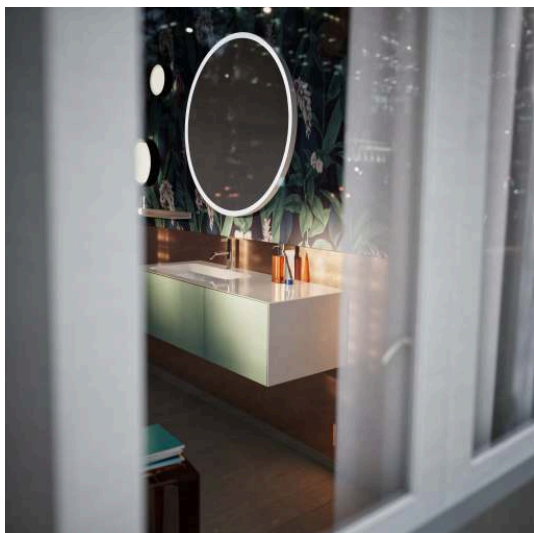

YVA

Mirror 600 mm, aluminium, indirect circumferential LED light, dimmable, 9.3 watt, luminous color 4000 Kelvin, including fixing set, LED converter, touch switch and auxiliary function

DIMENSIONS

Length	600 mm
Width	40 mm
Height	600 mm

## YVA

The YVA Series Mirrors: Timeless  
Elegance and Clear Design Language

Whether round or rectangular, the YVA mirrors blend harmoniously into modern bathrooms, creating a gentle light atmosphere with their continuous indirect lighting. The neutral white light provides a natural radiance and emphasizes the calm clarity of the design.

Their delicate silhouette lends the mirrors a floating lightness, while the invisible touch control allows for seamless adjustment of the lighting—perfect for relaxing moments as well as for the ideal start to the day.

Available in matte black or matte white, the slim frame itself becomes a stylish accent. YVA is more than just a mirror—it's an atmospheric lighting element that enriches bathroom design both functionally and aesthetically.