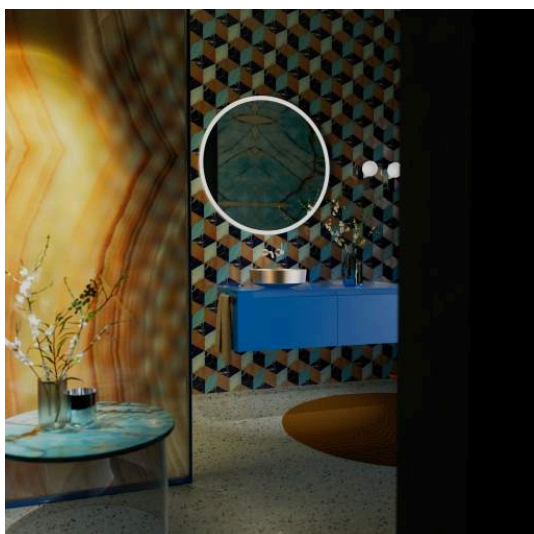

YVA

Mirror 600 mm, aluminium, indirect circumferential LED light, dimmable, 9.3 watt, luminous color 4000 Kelvin, including fixing set, LED converter, touch switch and auxiliary function

DIMENSIONS

Length	600 mm
Width	40 mm
Height	600 mm

## YVA

The YVA Series Mirrors: Timeless  
Elegance and Clear Design Language

Whether round or rectangular, the YVA mirrors blend harmoniously into modern bathrooms, creating a gentle light atmosphere with their continuous indirect lighting. The neutral white light provides a natural radiance and emphasizes the calm clarity of the design.

Their delicate silhouette lends the mirrors a floating lightness, while the invisible touch control allows for seamless adjustment of the lighting—perfect for relaxing moments as well as for the ideal start to the day.

Available in matte black or matte white, the slim frame itself becomes a stylish accent. YVA is more than just a mirror—it's an atmospheric lighting element that enriches bathroom design both functionally and aesthetically.