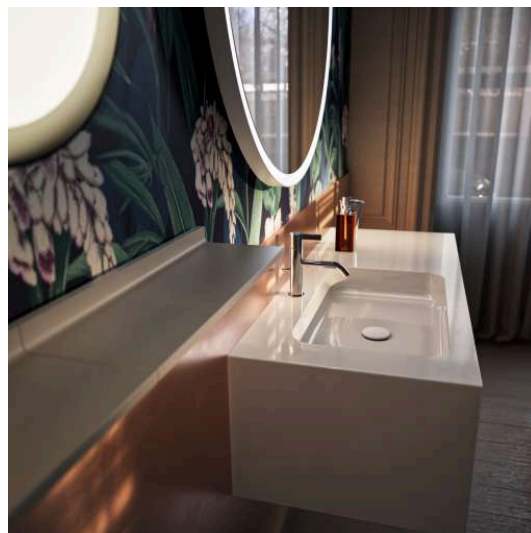

YVA

Mirror 600 mm, aluminium, indirect circumferential LED light, dimmable, 9.3 watt, luminous color 4000 Kelvin, including fixing set, LED converter, touch switch and auxiliary function

DIMENSIONS

Length	600 mm
Width	40 mm
Height	600 mm

## YVA

The YVA Series Mirrors: Timeless  
Elegance and Clear Design Language

Whether round or rectangular, the YVA mirrors blend harmoniously into modern bathrooms, creating a gentle light atmosphere with their continuous indirect lighting. The neutral white light provides a natural radiance and emphasizes the calm clarity of the design.

Their delicate silhouette lends the mirrors a floating lightness, while the invisible touch control allows for seamless adjustment of the lighting—perfect for relaxing moments as well as for the ideal start to the day.

Available in matte black or matte white, the slim frame itself becomes a stylish accent. YVA is more than just a mirror—it's an atmospheric lighting element that enriches bathroom design both functionally and aesthetically.