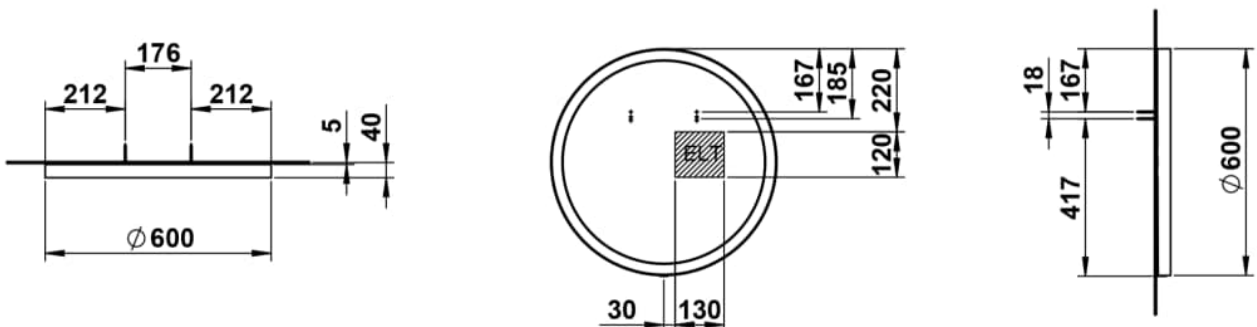

YVA

Mirror 600 mm, aluminium, indirect circumferential LED light, dimmable, 9.3 watt, luminous color 4000 Kelvin, including fixing set, LED converter, touch switch and auxiliary function

DIMENSIONS

Length	600 mm
Width	40 mm
Height	600 mm

COLOUR AND FINISH

268 White matt

Net weight (kg) : 5.5

TECHNICAL DRAWINGS