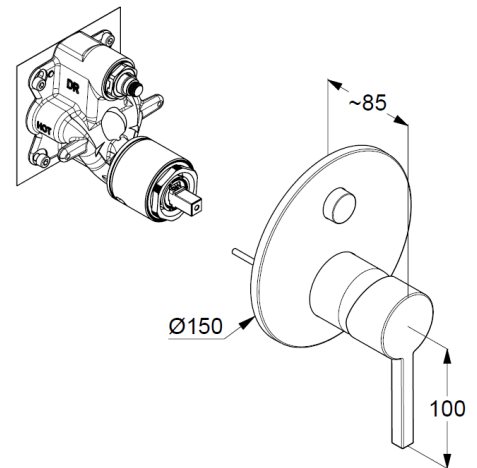

Maßzeichnung/ Dimensional drawing