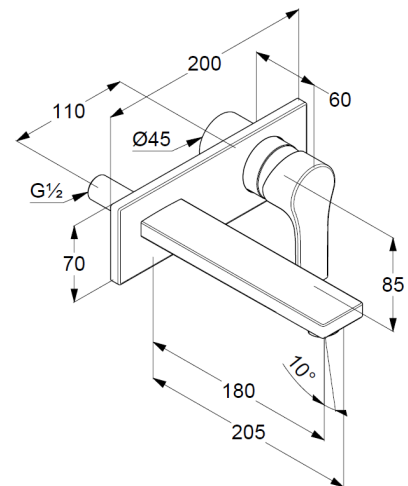

## Technische Daten/ Technical Data

KLUDI ZENTA SL  
concealed single lever basin mixer  
DN 15

Ref.:  
482470565

Finishes:  
05 chrome

Product description  
Manufacturer KLUDI GmbH & Co. KG  
Typ: KLUDI ZENTA SL  
concealed single lever basin mixer  
projection 180mm  
Ref.: 482470565

wall mounted basin mixer  
concealed 2-hole basin mixer  
single lever mixer  
trim set without pre-installation set  
pre installation set KLUDI Ref.: 38242  
in-wall-installation  
vertical wall mounted  
solid lever, metal  
aerator M24 PCA  
flow rate at 3 bar 5 l/min.  
fixed spout

### Maßzeichnung/ Dimensional drawing