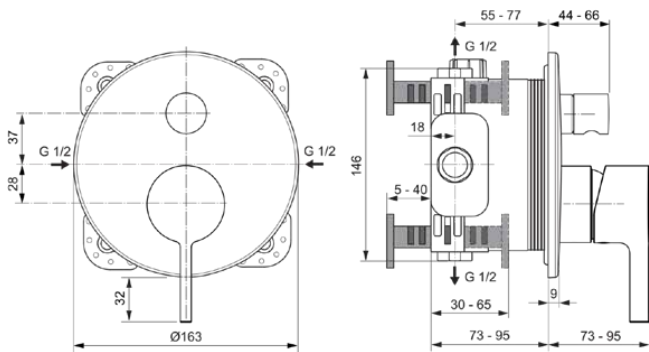

JOY

A7384A2

JOY | Badearmatur UP Bausatz 2 163x73x195 mm in brushed gold, Kit 1 required (A1000), 23.0 l/min (3 bar) | Click-Technologie, EPD, PVD Technologie

Bild & Zeichnung

Allgemeine Informationen

Produktkategorie:	Badearmaturen
Produktart:	Badearmatur UP Bausatz 2
Marke:	Ideal Standard
Kollektion:	JOY
Designer:	Palomba Serafini Associati
Colour:	A2 - Brushed Gold
Oberflächenveredelung:	satin
Höhe (mm):	195
Breite (mm):	163
Ausladung (mm):	73 - 95
Befestigungsart:	Kit 1 benötigt
Empfohlenes Unterputz-Kit:	A1000
Nettogewicht (kg):	1.28
EAN Code:	3800861086994

Features

Click-Technologie

EPD

PVD Technologie

Downloads

- [EPD](#)
- [Installation Guide](#)
- [Spare Parts List](#)

Produktstandards & Zertifikate

Normen:	EN 817

Produktspezifikationen

Anzahl der Rosette(n):	1
Anzahl der Griffe:	1
Farbcode:	A2
Farbbeschreibung:	brushed gold
Cool Body Technologie:	Nein
Absperrbare S-Anschlüsse:	Nein
DVGW-Eigensicher:	Ja
Einstellbar Spülzeit:	Nein
Griffposition:	Vorderseite
Material:	Metall
Material der Rosette(n):	Messing
Materialspezifikation:	Messing
Maximaler Durchfluss bei 3 bar (l/min):	23.0