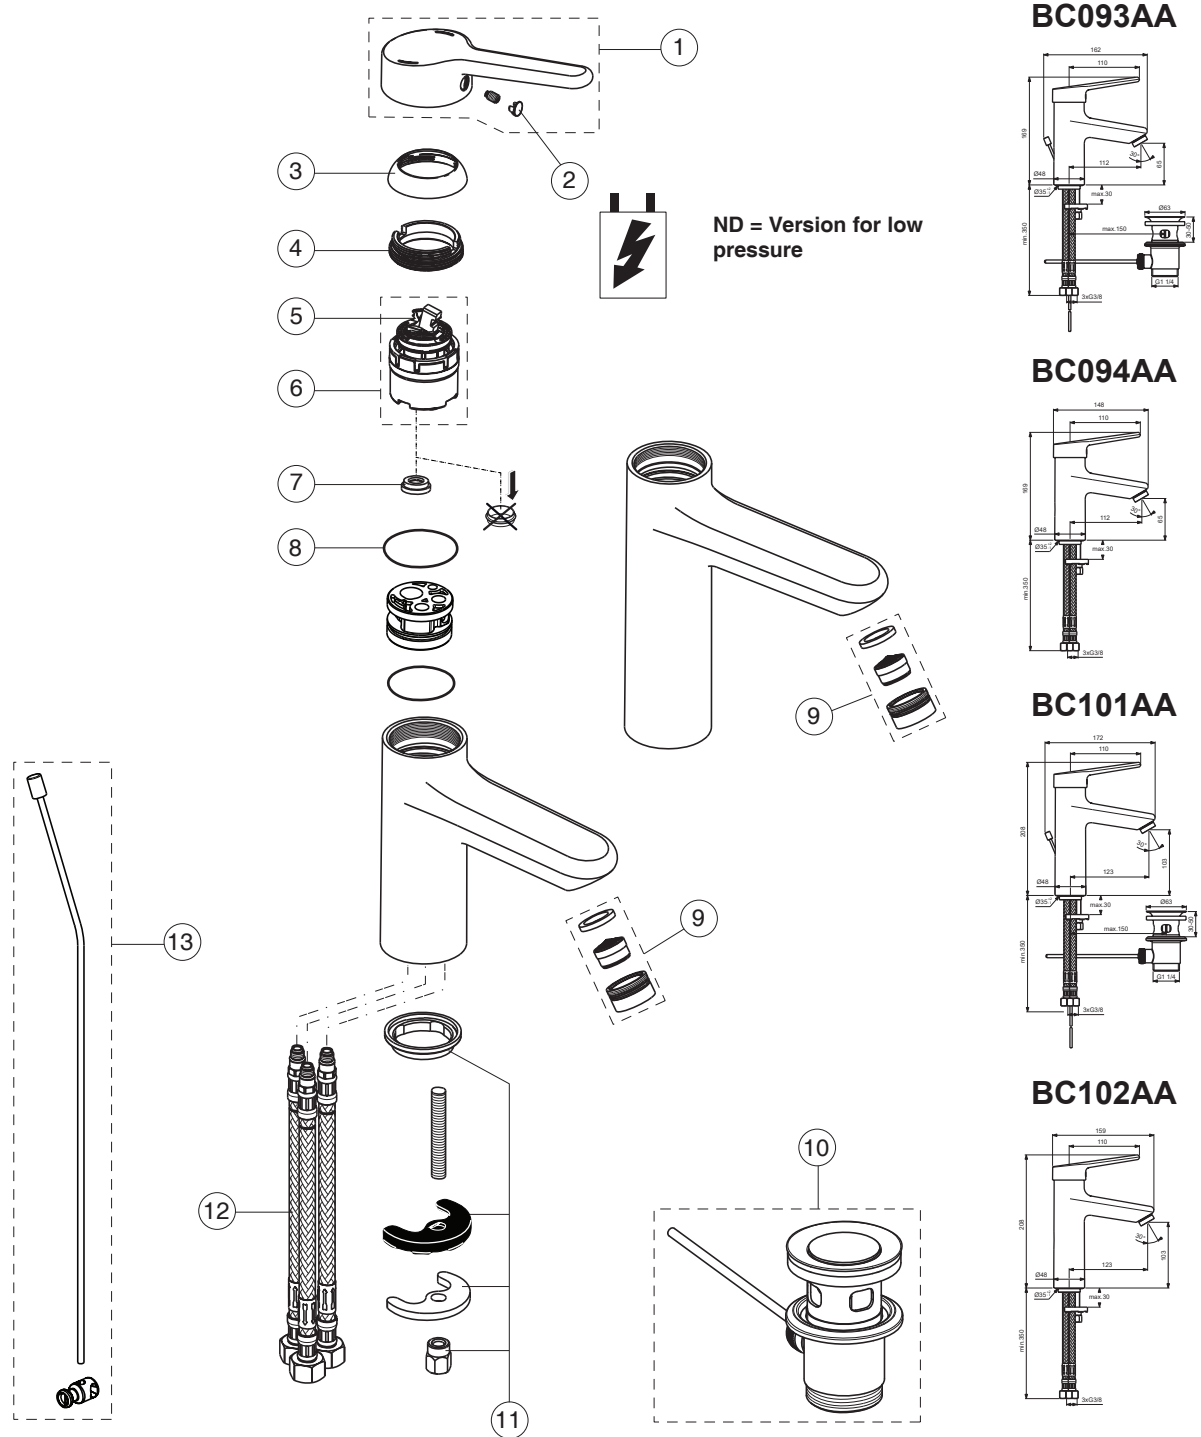

CERAPLUS

Ideal Standard

Pos.	Signify	Spare parts-Nr.	Quantity	Pos.	Signify	Spare parts-Nr.	Quantity
1	Lever,w/logo-set	B961435AA	1 Pcs.				
2	Cap decorative	B960473AA	1 Pcs.				
3	Cap M38x1.5	B961438AA	1 Pcs.				
4	Screw M41x1.5/M38x1.5	B961374NU	1 Pcs.				
5	Hot limit stop	A861181NU	1 Pcs.				
6+p.8	Cartridge Ø38mm	A861156NU*	1 Set				
7	Flow limiter 6 l/min	A962634NU	1 Pcs.				
8	O-Ring Ø38x2.5	E960059NU*	1 Set				
9	FI.liner vandal proof M24x1	B960587AA	1 Pcs.				
10	Pop-up drain ass.	A962991AA	1 Pcs.				
11	Connecting set	A964520NU	1 Set				
12	Flex pexhose G3/8-M8x1/L500	A962005NU	1 Pcs.				
13	Pop up waste-compl.	B961384AA	1 Pcs.				

*Universal set (not all parts needed)