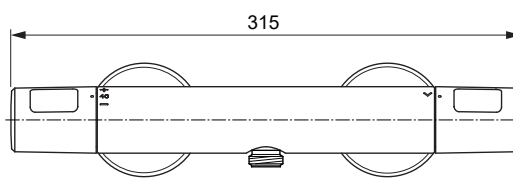

# Ceratherm T25N

A7661 XG A8600 XG

Ideal Standard

Produced from: **June 2024**

Shower Thermostat  
silk black **A7661XG**

Shower Thermostat  
silk black **A8600XG**

Pos.	Description	Part-Number	Qty.	Pos.	Description	Part-Number	Qty.
1	Handle cpl.	<b>A 861 822 XG</b>	1 Set				
2	Thermostatic Cartridge cpl.	<b>A 861 371 NU</b>	1 pcs				
3	Storing	<b>A 861 373 NU</b>	1 pcs				
4	Cartridge G1/2 180° cpl.	<b>A 861 245 NU*</b>	1 Set				
5	Nipple G1/2 outside cpl.	<b>A 861 374 NU</b>	1 Set				
6	Non-return valve	<b>A 861 372 NU</b>	1 Set				
7	Escutcheon	<b>B 961 016 XG</b>	2 Set				
8	Escutcheon Ø37	<b>A 861 815 XG</b>	2 pcs				