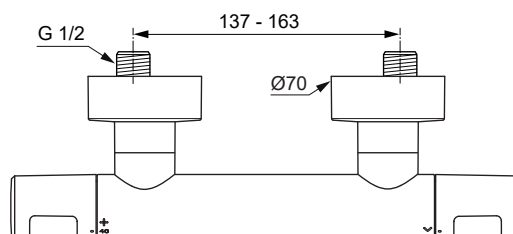

# Ceratherm T25N

A7661 XG A8600 XG

Ideal Standard

Produced from: **June 2024**

Shower Thermostat  
silk black **A7661XG**

Shower Thermostat  
silk black **A8600XG**

Pos.	Description	Part-Number	Qty.	Pos.	Description	Part-Number	Qty.
1	Handle cpl.	<b>A 861 822 XG</b>	1 Set				
2	Thermostatic Cartridge cpl.	<b>A 861 371 NU</b>	1 pcs				
3	Storing	<b>A 861 373 NU</b>	1 pcs				
4	Cartridge G1/2 180° cpl.	<b>A 861 245 NU*</b>	1 Set				
5	Nipple G1/2 outside cpl.	<b>A 861 374 NU</b>	1 Set				
6	Non-return valve	<b>A 861 372 NU</b>	1 Set				
7	Escutcheon	<b>B 961 016 XG</b>	2 Set				
8	Escutcheon Ø37	<b>A 861 815 XG</b>	2 pcs				