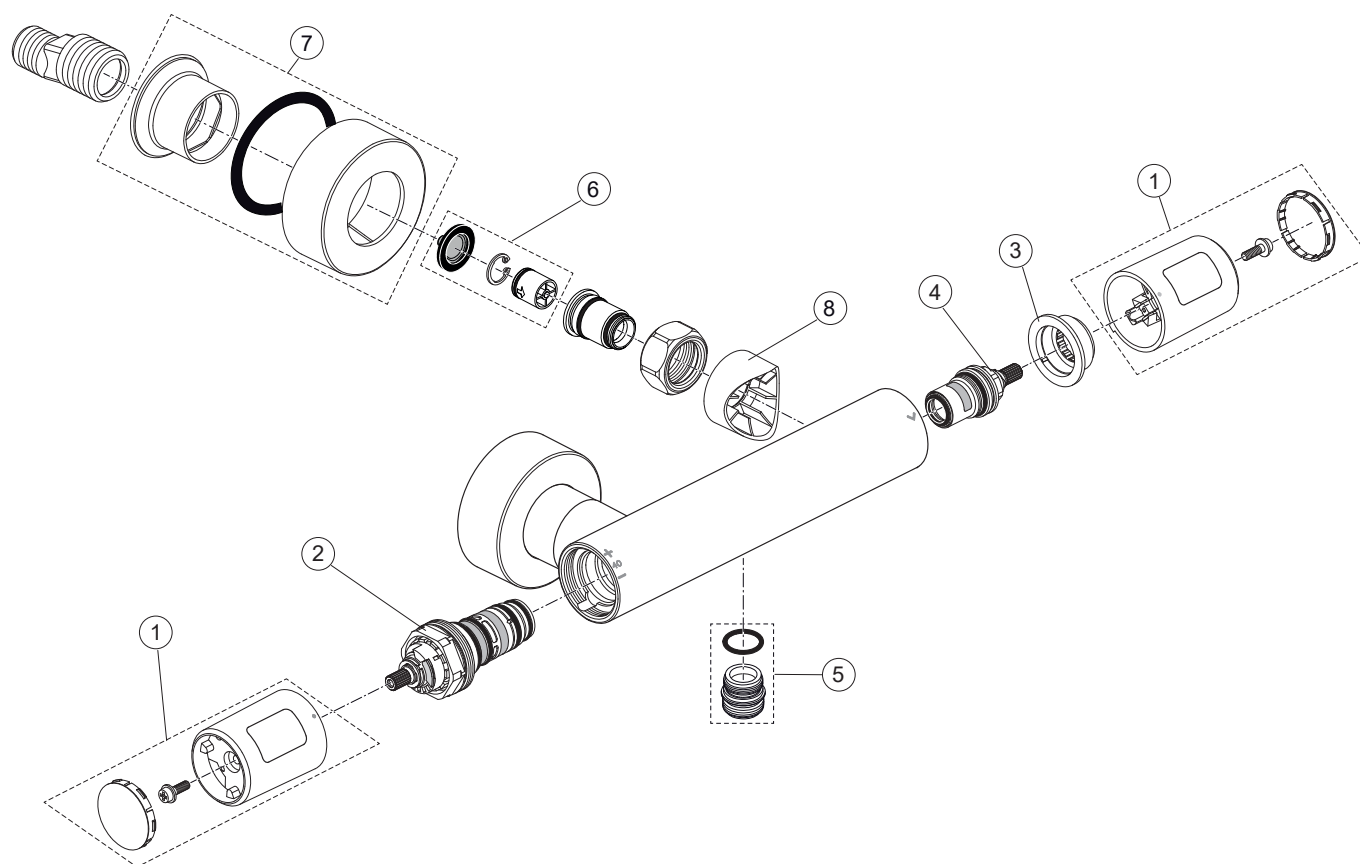

# Ceratherm T25N

A7661 XG A8600 XG

Ideal Standard

Produced from: **June 2024**

Shower Thermostat  
silk black **A7661XG**

Shower Thermostat  
silk black **A8600XG**

Pos.	Description	Part-Number	Qty.	Pos.	Description	Part-Number	Qty.
1	Handle cpl.	<b>A 861 822 XG</b>	1 Set				
2	Thermostatic Cartridge cpl.	<b>A 861 371 NU</b>	1 pcs				
3	Storing	<b>A 861 373 NU</b>	1 pcs				
4	Cartridge G1/2 180° cpl.	<b>A 861 245 NU*</b>	1 Set				
5	Nipple G1/2 outside cpl.	<b>A 861 374 NU</b>	1 Set				
6	Non-return valve	<b>A 861 372 NU</b>	1 Set				
7	Escutcheon	<b>B 961 016 XG</b>	2 Set				
8	Escutcheon Ø37	<b>A 861 815 XG</b>	2 pcs				

*\*Universal set (not all parts needed)*

**Ceratherm T25N**