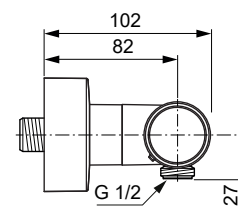

# Ceratherm T25N

A7661 XG A8600 XG

Ideal Standard

Produced from: **June 2024**

Shower Thermostat  
silk black **A7661XG**

Shower Thermostat  
silk black **A8600XG**

Pos.	Description	Part-Number	Qty.	Pos.	Description	Part-Number	Qty.
1	Handle cpl.	<b>A 861 822 XG</b>	1 Set				
2	Thermostatic Cartridge cpl.	<b>A 861 371 NU</b>	1 pcs				
3	Storing	<b>A 861 373 NU</b>	1 pcs				
4	Cartridge G1/2 180° cpl.	<b>A 861 245 NU*</b>	1 Set				
5	Nipple G1/2 outside cpl.	<b>A 861 374 NU</b>	1 Set				
6	Non-return valve	<b>A 861 372 NU</b>	1 Set				
7	Escutcheon	<b>B 961 016 XG</b>	2 Set				
8	Escutcheon Ø37	<b>A 861 815 XG</b>	2 pcs				