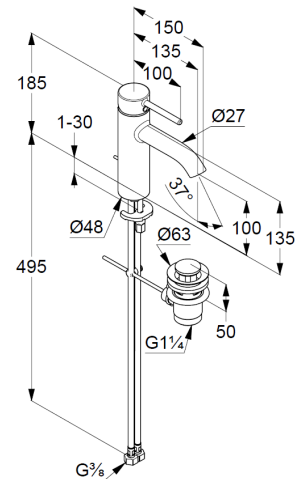

Technische Daten/ Technical Data

KLUDI BOZZ
single lever basin mixer 100
DN 15

Ref.:
382930576WR4

Finishes:
05 chrome

Product description
Manufacturer KLUDI GmbH & Co. KG
Typ: KLUDI BOZZ
single lever basin mixer 100
Ref.: 382930576WR4

basin mixer
single lever mixer
1-hole mounted
solid handle, metal
aerator M18,5 PCA
ceramic cartridge with hot water safety device
middle position cold water
flow rate at 3 bar 3,8 l/ min.
flexible hoses G $\frac{3}{8}$ DVGW approved
rapid installation set
pop up waste G1 $\frac{1}{4}$ metal

Produktabbildung/ Product picture

Maßzeichnung/ Dimensional drawing

Durchfluss/ Flow rate