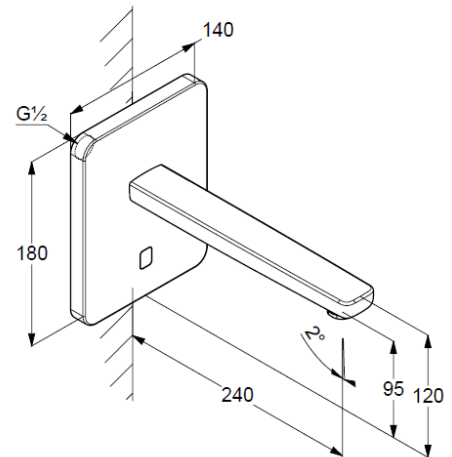

### Product description

Manufacturer KLUDI GmbH & Co. KG

Typ: KLUDI ZENTA SL

electronic controlled basin mixer

Ref.: 3840205

electronic controlled basin mixer  
6V battery or 230V main adapter  
trim set without pre-installation set  
pre installation set KLUDI Art. Nr. 38003 and 38004  
for cold water or mixed water  
mixing shaft with temperature handle  
optical object registration  
aerator, S-Pointer M24 PCA  
flow rate at 3 bar 5 l/min.  
activation optoelectrical  
maximum water run-time ca. 2 minutes  
safety class IP65  
hygienic flushing

### Produktabbildung/ Product picture

### Maßzeichnung/ Dimensional drawing